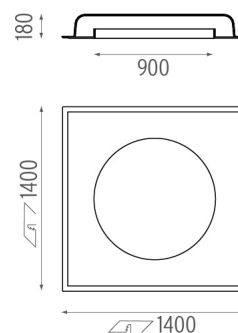

PHYSICAL

Weight (kg) 40

USO 140 90 Cove Lighting Dimmable Dali

designed by FLOS Soft Architecture

Recessed ceiling luminaire. Direct lighting with fluorescent.

● SA.I011.4.2DA Raw

CERTIFICATIONS

USO I40 90 Cove Lighting Dimmable Dali . Lamps