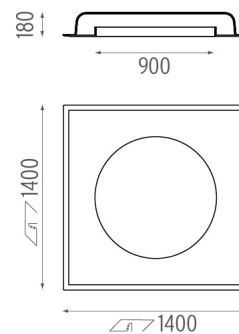

USO I40 90 Cove Lighting Dimmable Dali

designed by FLOS Soft Architecture

Recessed ceiling luminaire. Direct lighting with fluorescent.

● SA.I011.4.2DA Raw