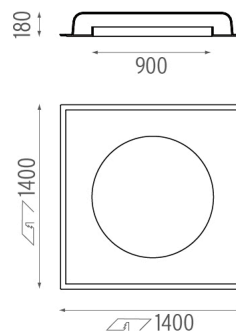

PHYSICAL

Weight (kg) 40

USO 140 90 Cove Lighting Dimmable Dali

designed by FLOS Soft Architecture

Recessed ceiling luminaire. Direct lighting with fluorescent.

● SA.1011.4.IDA Raw

CERTIFICATIONS

USO 140 90 Cove Lighting Dimmable Dali . Lamps