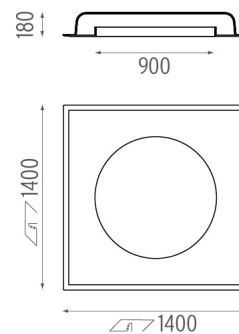

USO 140 90 Cove Lighting Dimmable Dali

designed by FLOS Soft Architecture

Recessed ceiling luminaire. Direct lighting with fluorescent.

● SA.1011.4.IDA Raw