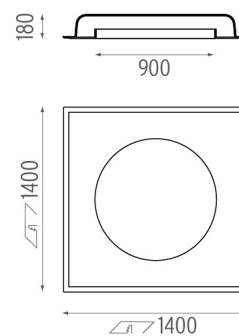

USO 140 90 Cove Lighting Dimmable I-10V

designed by FLOS Soft Architecture

Recessed ceiling luminaire. Direct lighting with fluorescent.

● SA.1011.4.11V Raw