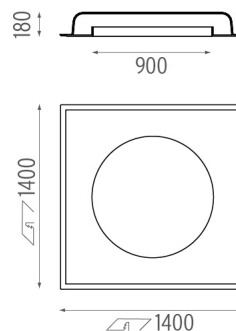

PHYSICAL

Weight (kg) 40

USO 140 90 Cove Lighting Dimmable I-10V

designed by FLOS Soft Architecture

Recessed ceiling luminaire. Direct lighting with fluorescent.

● SA.1011.4.11V Raw

CERTIFICATIONS

USO 140 90 Cove Lighting Dimmable I-10V . Lamps