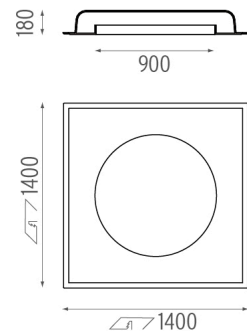

PHYSICAL

Weight (kg) 40

USO 140 90 Cove Lighting No Dimmable
 designed by FLOS Soft Architecture

Recessed ceiling luminaire. Direct lighting with fluorescent.

● SA.1011.4.100 Raw

CERTIFICATIONS

USO 140 90 Cove Lighting No Dimmable . Lamps