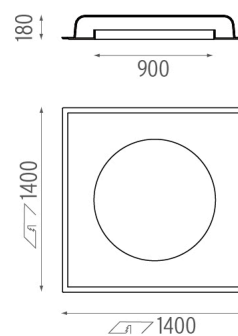

USO 140 90 Cove Lighting No Dimmable
designed by FLOS Soft Architecture

Recessed ceiling luminaire. Direct
lighting with fluorescent.

● SA.1011.4.100 Raw