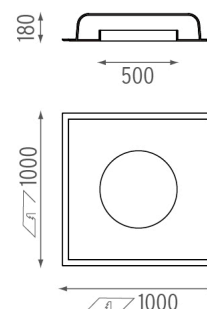

PHYSICAL

Weight (kg) 25

USO 100 50 Cove Lighting
 designed by FLOS Soft Architecture

Recessed ceiling luminaire. Direct lighting with fluorescent.

● SA.1010.4.100 Raw

CERTIFICATIONS

USO 100 50 Cove Lighting . Lamps