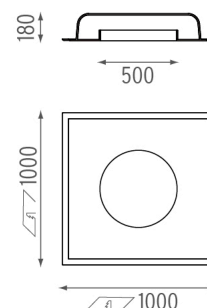

USO 100 50 Cove Lighting

designed by FLOS Soft Architecture

Recessed ceiling luminaire. Direct lighting with fluorescent.

● SA.1010.4.100 Raw