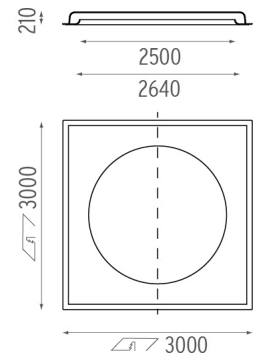

USO 2500 Cove Lighting designed by FLOS Soft Architecture

Recessed ceiling or wall-mounted luminaire. Direct lighting with LED lamps. Control gear not included in LED versions (downloads).

● SA.1009.5B1 I0 Raw