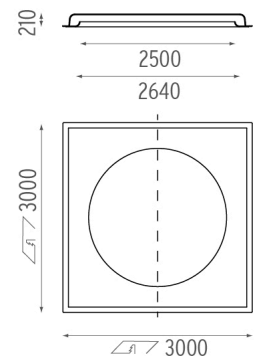

USO 2500 Cove Lighting

designed by FLOS Soft Architecture

Recessed ceiling or wall-mounted luminaire. Direct lighting with LED lamps. Control gear not included in LED versions (downloads).

● SA.1009.5B110 Raw