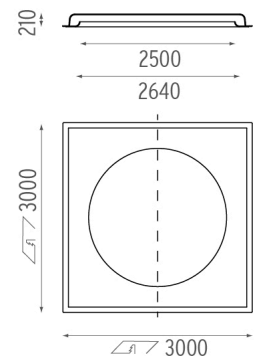

USO 2500 Cove Lighting Dimmable I-10V
designed by FLOS Soft Architecture

Recessed ceiling luminaire. Direct lighting with fluorescent.

● SA.1009.4.21V Raw