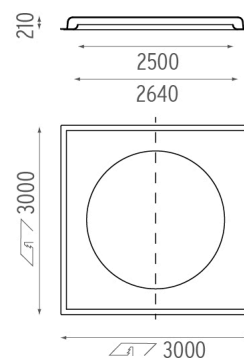

USO 2500 Cove Lighting Dimmable I-10V
designed by FLOS Soft Architecture

Recessed ceiling luminaire. Direct
lighting with fluorescent.

● SA.1009.4.21V Raw