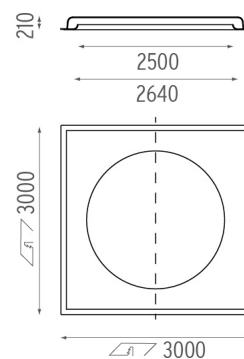

USO 2500 Cove Lighting No Dimmable
designed by FLOS Soft Architecture

Recessed ceiling luminaire. Direct
lighting with fluorescent.

● SA.1009.4.200 Raw