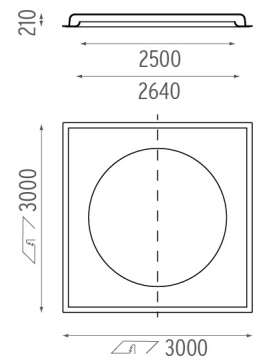

### PHYSICAL

<b>Weight (kg)</b>	185
--------------------	-----

**USO 2500 Cove Lighting No Dimmable**  
designed by FLOS Soft Architecture

Recessed ceiling luminaire. Direct  
lighting with fluorescent.

● SA.1009.4.200 Raw