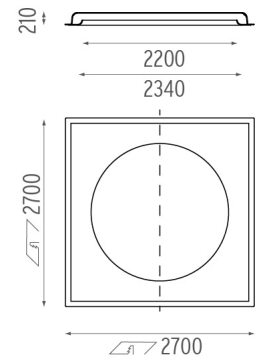

USO 2200 Cove Lighting designed by FLOS Soft Architecture

Recessed ceiling or wall-mounted luminaire. Direct lighting with LED lamps. Control gear not included in LED versions (downloads).

● SA.I008.5B1 I0 Raw