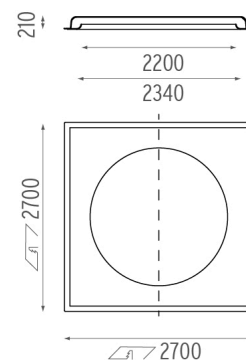

USO 2200 Cove Lighting

designed by FLOS Soft Architecture

Recessed ceiling or wall-mounted luminaire. Direct lighting with LED lamps. Control gear not included in LED versions (downloads).

● SA.1008.5B1 I0 Raw