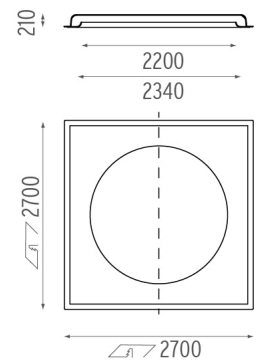

PHYSICAL

Weight (kg)	165
--------------------	-----

USO 2200 Cove Lighting Dimmable Dali
designed by FLOS Soft Architecture

Recessed ceiling luminaire. Direct lighting with fluorescent.

● SA.1008.4.2DA Raw