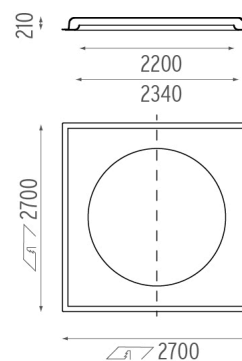

USO 2200 Cove Lighting Dimmable Dali
designed by FLOS Soft Architecture

Recessed ceiling luminaire. Direct
lighting with fluorescent.

● SA.1008.4.2DA Raw