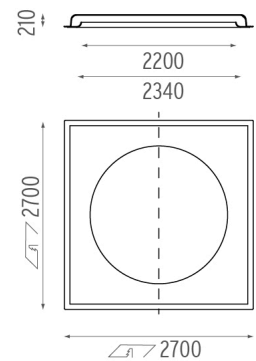

PHYSICAL

Weight (kg)	165
--------------------	-----

USO 2200 Cove Lighting Dimmable I-10V
designed by FLOS Soft Architecture

Recessed ceiling luminaire. Direct lighting with fluorescent.

● SA.1008.4.21V Raw