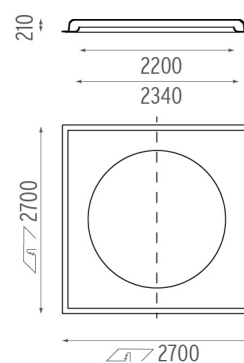

USO 2200 Cove Lighting Dimmable I-10V
designed by FLOS Soft Architecture

Recessed ceiling luminaire. Direct
lighting with fluorescent.

● SA.1008.4.21V Raw