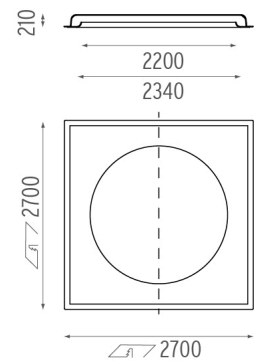

### PHYSICAL

<b>Weight (kg)</b>	165
--------------------	-----

**USO 2200 Cove Lighting No Dimmable**  
designed by FLOS Soft Architecture

Recessed ceiling luminaire. Direct lighting with fluorescent.

● SA.1008.4.200 Raw