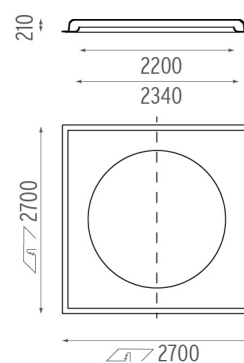

USO 2200 Cove Lighting No Dimmable designed by FLOS Soft Architecture

Recessed ceiling luminaire. Direct
lighting with fluorescent.

● SA.1008.4.200 Raw