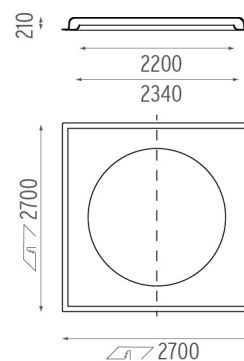

USO 2200 Cove Lighting No Dimmable
designed by FLOS Soft Architecture

Recessed ceiling luminaire. Direct
lighting with fluorescent.

● SA.1008.4.100 Raw