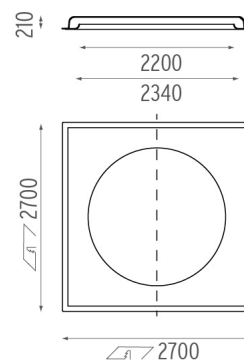

### PHYSICAL

<b>Weight (kg)</b>	165
--------------------	-----

**USO 2200 Cove Lighting No Dimmable**  
designed by FLOS Soft Architecture

Recessed ceiling luminaire. Direct  
lighting with fluorescent.

● SA.1008.4.100 Raw