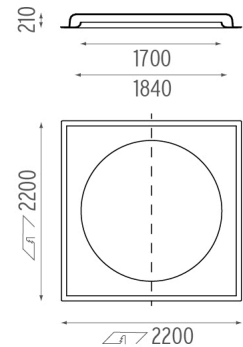

USO 1700 Cove Lighting designed by FLOS Soft Architecture

Recessed ceiling or wall-mounted luminaire. Direct lighting with LED lamps. Control gear not included in LED versions (downloads).

● SA.1007.5B1 I0 Raw