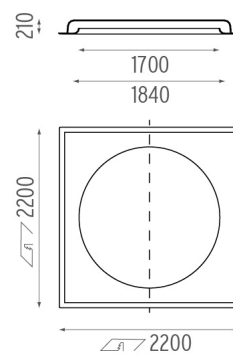

USO 1700 Cove Lighting

designed by FLOS Soft Architecture

Recessed ceiling or wall-mounted luminaire. Direct lighting with LED lamps. Control gear not included in LED versions (downloads).

● SA.1007.5B1 I0 Raw