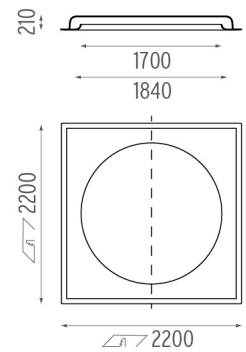

PHYSICAL

Weight (kg)	100
--------------------	-----

USO 1700 Cove Lighting Dimmable I-10V
designed by FLOS Soft Architecture

Recessed ceiling luminaire. Direct lighting with fluorescent.

● SA.1007.4.21V Raw