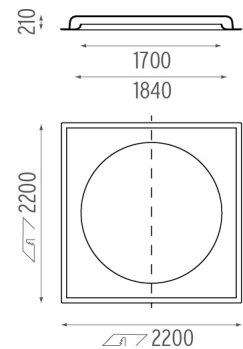

USO 1700 Cove Lighting Dimmable I-10V
designed by FLOS Soft Architecture

Recessed ceiling luminaire. Direct
lighting with fluorescent.

● SA.1007.4.21V Raw