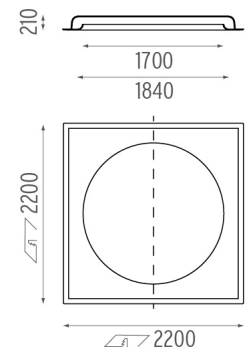

### PHYSICAL

<b>Weight (kg)</b>	100
--------------------	-----

**USO 1700 Cove Lighting No Dimmable**  
designed by FLOS Soft Architecture

Recessed ceiling luminaire. Direct lighting with fluorescent.

● SA.1007.4.200 Raw