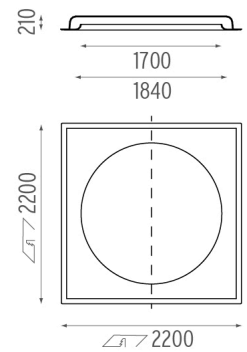

### PHYSICAL

<b>Weight (kg)</b>	100
--------------------	-----

USO 1700 Cove Lighting Dimmable I-10V  
designed by FLOS Soft Architecture

Recessed ceiling luminaire. Direct  
lighting with fluorescent.

● SA.1007.4.11V Raw