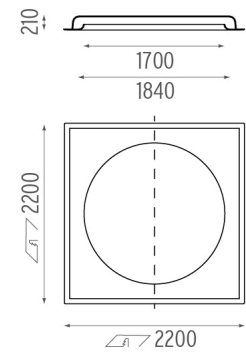

### PHYSICAL

<b>Weight (kg)</b>	100
--------------------	-----

**USO 1700 Cove Lighting No Dimmable**  
designed by FLOS Soft Architecture

Recessed ceiling luminaire. Direct lighting with fluorescent.

● SA.1007.4.100 Raw