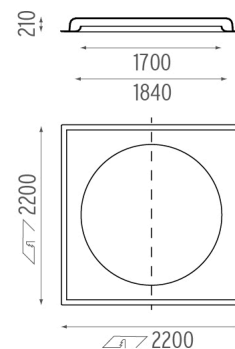

USO 1700 Cove Lighting No Dimmable
designed by FLOS Soft Architecture

Recessed ceiling luminaire. Direct
lighting with fluorescent.

● SA.1007.4.100 Raw