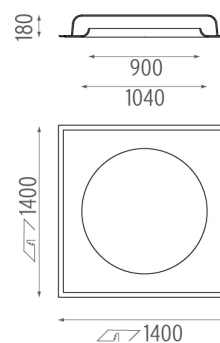

USO 900 Cove Lighting Dimmable Dali designed by FLOS Soft Architecture

Recessed ceiling luminaire. Direct
lighting with fluorescent.

● SA.1006.4.2DA Raw