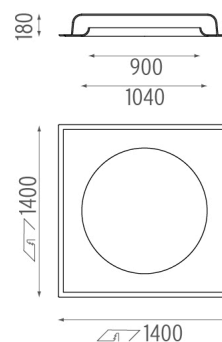

PHYSICAL

Weight (kg) 40

USO 900 Cove Lighting Dimmable Dali
 designed by FLOS Soft Architecture

Recessed ceiling luminaire. Direct lighting with fluorescent.

● SA.1006.4.2DA Raw

CERTIFICATIONS

USO 900 Cove Lighting Dimmable Dali . Lamps