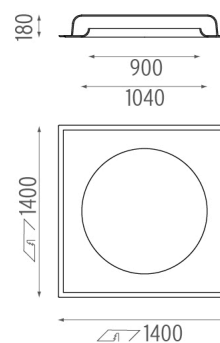

USO 900 Cove Lighting Dimmable I-10V
designed by FLOS Soft Architecture

Recessed ceiling luminaire. Direct
lighting with fluorescent.

● SA.1006.4.21V Raw