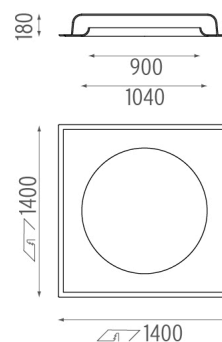

PHYSICAL

Weight (kg) 40

USO 900 Cove Lighting Dimmable I-10V
 designed by FLOS Soft Architecture

Recessed ceiling luminaire. Direct lighting with fluorescent.

● SA.1006.4.21V Raw

CERTIFICATIONS

USO 900 Cove Lighting Dimmable I-10V . Lamps