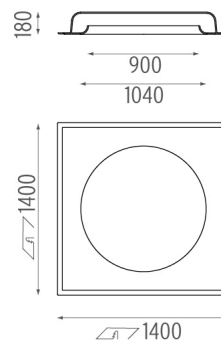

### PHYSICAL

**Weight (kg)** 40

**USO 900 Cove Lighting No Dimmable**  
 designed by FLOS Soft Architecture

Recessed ceiling luminaire. Direct lighting with fluorescent.

● SA.1006.4.200 Raw