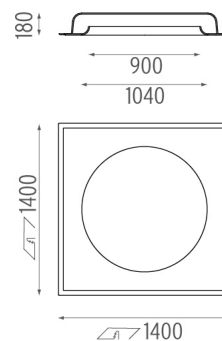

USO 900 Cove Lighting No Dimmable designed by FLOS Soft Architecture

Recessed ceiling luminaire. Direct
lighting with fluorescent.

● SA.1006.4.200 Raw