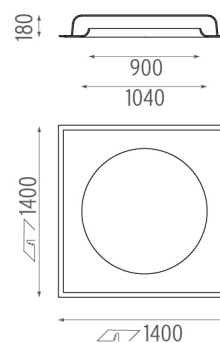

USO 900 Cove Lighting Dimmable Dali
designed by FLOS Soft Architecture

Recessed ceiling luminaire. Direct
lighting with fluorescent.

● SA.1006.4.IDA Raw