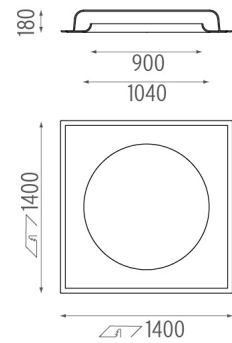

PHYSICAL

Weight (kg) 40

USO 900 Cove Lighting Dimmable Dali
 designed by FLOS Soft Architecture

Recessed ceiling luminaire. Direct lighting with fluorescent.

● SA.1006.4.IDA Raw

CERTIFICATIONS

USO 900 Cove Lighting Dimmable Dali . Lamps