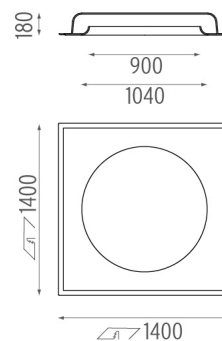

USO 900 Cove Lighting Dimmable I-10V
designed by FLOS Soft Architecture

Recessed ceiling luminaire. Direct
lighting with fluorescent.

● SA.1006.4.11V Raw