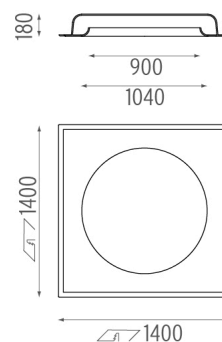

PHYSICAL

Weight (kg) 40

USO 900 Cove Lighting Dimmable I-10V
 designed by FLOS Soft Architecture

Recessed ceiling luminaire. Direct lighting with fluorescent.

● SA.1006.4.11V Raw

CERTIFICATIONS

USO 900 Cove Lighting Dimmable I-10V . Lamps