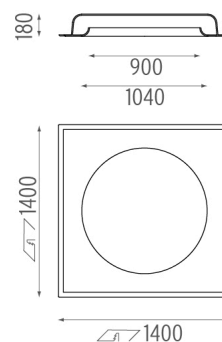

PHYSICAL

Weight (kg) 40

USO 900 Cove Lighting No Dimmable
 designed by FLOS Soft Architecture

Recessed ceiling luminaire. Direct lighting with fluorescent.

● SA.1006.4.100 Raw

CERTIFICATIONS

USO 900 Cove Lighting No Dimmable . Lamps