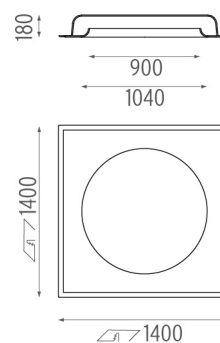

USO 900 Cove Lighting No Dimmable
designed by FLOS Soft Architecture

Recessed ceiling luminaire. Direct
lighting with fluorescent.

● SA.1006.4.100 Raw