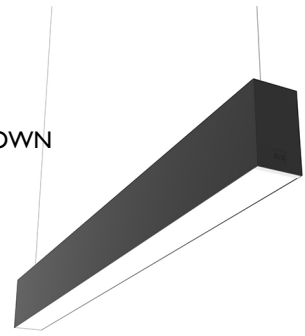

IN-FINITY 70 SUSPENSION UP & DOWN 4000K GENERAL LIGHTING DALI

Number of heads	1
Mounting	Pendant up & down
Lamps description	Top LED 35,9W/m 4000K CRI 80 1680 lm/m UP - 3091 lm/m DOWN
Luminaire luminous flux	See reference number
Voltage (V)	220/240
Environment	Indoor
Notes	Opal Diffuser: Diffuse, glare free and uniform lighting throughout the room. / Emergency: Emergency Module available in all versions, length 1400 mm. In normal use, it uses the same power consumption as the standard In-Finity. In emergency use, it emits 10% of normal use during 3 hours. Endcaps: must be ordered separately. Consult Flos Architectural team for a configuration without end caps.

In-Finity 70 Suspension Up & Down 4000K General Lighting Dali
designed by FLOS Architectural

OPTICAL

Aiming	Fixed
Light distribution symmetry	Direct - Indirect
Beam angle	103°

LED modular system for suspended installation, including LED luminaires, aluminum installation profile, and diffusers. Drivers included in lighting modules for 220-240V connection to mains or to other lighting modules. Suspension kit included.