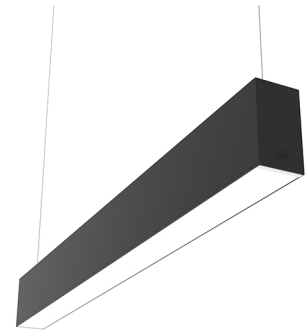

IN-FINITY 70 SUSPENSION UP & DOWN 4000K GENERAL LIGHTING DALI

Number of heads	1
Mounting	Pendant up & down
Lamps description	Top LED 35,9W/m 4000K CRI 80 1680 lm/m UP - 3091 lm/m DOWN
Luminaire luminous flux	See reference number
Voltage (V)	220/240
Environment	Indoor
Notes	Opal Diffuser: Diffuse, glare free and uniform lighting throughout the room. / Emergency: Emergency Module available in all versions, length 1400 mm. In normal use, it uses the same power consumption as the standard In-Finity. In emergency use, it emits 10% of normal use during 3 hours. Endcaps: must be ordered separately. Consult Flos Architectural team for a configuration without end caps.

In-Finity 70 Suspension Up & Down 4000K General Lighting Dali
designed by FLOS Architectural

OPTICAL

Aiming	Fixed
Light distribution symmetry	Direct - Indirect
Beam angle	103°

LED modular system for suspended installation, including LED luminaires, aluminum installation profile, and diffusers. Drivers included in lighting modules for 220-240V connection to mains or to other lighting modules. Suspension kit included.

Metal cover. Suspension Up & Down. 70 mm

Metal cover for the different profiles. 2 unit kit.

Mounting

- 08.0030

Suspension kit

One unit Suspension kit (L = 4 m).
Maximum distance between the suspension cables: 2 m.

In-Finity 70 Suspension Up & Down 4000K General Lighting Dali . Accessories

Electrical

08.0031.00.DA

Power supply rose. Dali

Power supply rose for the hanging installation of the In-finity. The standard version comes with a three-pole cable for basic switching. The Dali version comes with a five-pole cable that can be used for double switching, independent from the direct and indirect lighting in the standard Up&Down version. Includes a 4 m suspension cable