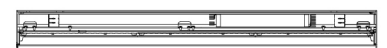

In-Finity 70 Suspension Up & Down 4000K General Lighting Dali . Accessories

Structural

- 08.9057.40
- 08.9057.02
- 08.9057.NS
- 08.9057.06

Metal cover. Suspension Up & Down. 70 mm

Metal cover for the different profiles. 2 unit kit.

Mounting

- 08.0030

Suspension kit

One unit Suspension kit (L = 4 m).
Maximum distance between the suspension cables: 2 m.

In-Finity 70 Suspension Up & Down 4000K General Lighting Dali

designed by FLOS Architectural

LED modular system for suspended installation, including LED luminaires, aluminum installation profile, and diffusers. Drivers included in lighting modules for 220-240V connection to mains or to other lighting modules. Suspension kit included.