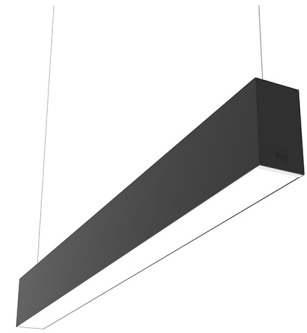

IN-FINITY 70 SUSPENSION UP & DOWN 4000K GENERAL LIGHTING DALI

Number of heads	1
Mounting	Pendant up & down
Lamps description	Top LED 35,9W/m 4000K CRI 80 1680 lm/m UP - 3091 lm/m DOWN
Luminaire luminous flux	See reference number
Voltage (V)	220/240
Environment	Indoor
Notes	Opal Diffuser: Diffuse, glare free and uniform lighting throughout the room. / Emergency: Emergency Module available in all versions, length 1400 mm. In normal use, it uses the same power consumption as the standard In-Finity. In emergency use, it emits 10% of normal use during 3 hours. Endcaps: must be ordered separately. Consult Flos Architectural team for a configuration without end caps.

In-Finity 70 Suspension Up & Down 4000K General Lighting Dali
designed by FLOS Architectural

OPTICAL

Aiming	Fixed
Light distribution symmetry	Direct - Indirect
Beam angle	103°

LED modular system for suspended installation, including LED luminaires, aluminum installation profile, and diffusers. Drivers included in lighting modules for 220-240V connection to mains or to other lighting modules. Suspension kit included.

In-Finity 70 Suspension Up & Down 4000K General Lighting Dali . Accessories

Electrical

08.0031.00.DA

Power supply rose. Dali

Power supply rose for the hanging installation of the In-finity. The standard version comes with a three-pole cable for basic switching. The Dali version comes with a five-pole cable that can be used for double switching, independent from the direct and indirect lighting in the standard Up&Down version. Includes a 4 m suspension cable

In-Finity 70 Suspension Up & Down 4000K General Lighting Dali . Lamps

Top LED

Lamp category:

LED

Socket:

Special base

Lamp type:

Top LED