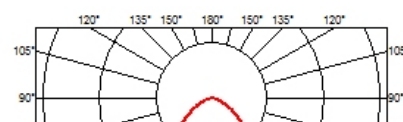

CERTIFICATIONS