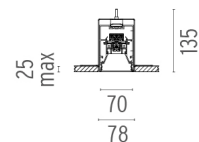

Lamp type:

Top LED

- N70N054U30BDA 565mm - 818lm White
- N70N084U30BDA 845mm - 1227lm White
- N70N114U30BDA 1125mm - 1636lm White
- N70N144U30BDA 1405mm - 2045lm White
- N70N164U30BDA 1690mm - 2454lm White
- N70N194U30BDA 1970mm - 2862lm White
- N70N254U30BDA 2530mm - 3680lm White
- N70N304U30BDA 3095mm - 4498lm White
- N70NFC4U30BDA Flat Corner - 1636lm White
- N70NDC4U30BDA Dihedral Corner - 1636lm White
- N70NEM4U30BDA Emergency - 2045lm White