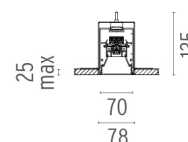

IN-FINITY 70 RECESSED NO TRIM 4000K MICRO-PRISMATIC DIFFUSER DALI

Number of heads	1
Mounting	Recessed No Trim
Lamps description	Top LED 23,1W/m 3091 lm/m 4000K CRI 80
Luminaire luminous flux	See reference number
Voltage (V)	220/240
Environment	Indoor
Notes	Micro-Prismatic Diffuser: Highly efficient multilayer diffuser that, thanks to its unique micro-prismatic texture, provides a glare free UGR<19 light beam. / Emergency: Emergency Module available in all versions, length 1400 mm. In normal use, it uses the same power consumption as the standard In-Finity. In emergency use, it emits 10% of normal use during 3 hours. Endcaps: must be ordered separately. Consult Flos Architectural team for a configuration without end caps.

OPTICAL

Aiming	Fixed
Light distribution symmetry	Symmetric
Beam angle	72°

ELECTRICAL

Transformer availability	Included
Transformer mounting	Integral
Transformer type	Electronic dimmable dali
Emergency	Without
Insulation class	Class I

PHYSICAL

Recessed depth (mm)	135
Construction material	Aluminium

- N70N054U30BDA 565mm - 818lm White
- N70N084U30BDA 845mm - 1227lm White
- N70N114U30BDA 1125mm - 1636lm White
- N70N144U30BDA 1405mm - 2045lm White
- N70N164U30BDA 1690mm - 2454lm White
- N70N194U30BDA 1970mm - 2862lm White
- N70N254U30BDA 2530mm - 3680lm White
- N70N304U30BDA 3095mm - 4498lm White
- N70NFC4U30BDA Flat Corner - 1636lm White
- N70NDC4U30BDA Dihedral Corner - 1636lm White
- N70NEM4U30BDA Emergency - 2045lm White