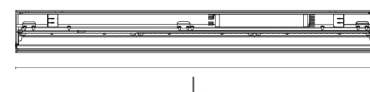

IN-FINITY 70 RECESSED NO TRIM 4000K MICRO-PRISMATIC DIFFUSER DALI

Number of heads	1
Mounting	Recessed No Trim
Lamps description	Top LED 23,1W/m 3091 lm/m 4000K CRI 80
Luminaire luminous flux	See reference number
Voltage (V)	220/240
Environment	Indoor
Notes	Micro-Prismatic Diffuser: Highly efficient multilayer diffuser that, thanks to its unique micro-prismatic texture, provides a glare free UGR<19 light beam. / Emergency: Emergency Module available in all versions, length 1400 mm. In normal use, it uses the same power consumption as the standard In-Finity. In emergency use, it emits 10% of normal use during 3 hours. Endcaps: must be ordered separately. Consult Flos Architectural team for a configuration without end caps.

OPTICAL

Aiming	Fixed
Light distribution symmetry	Symmetric
Beam angle	72°

ELECTRICAL

Transformer availability	Included
Transformer mounting	Integral
Transformer type	Electronic dimmable dali
Emergency	Without
Insulation class	Class I

PHYSICAL

Recessed depth (mm)	135
Construction material	Aluminium

- N70N054U30BDA 565mm - 818lm White
- N70N084U30BDA 845mm - 1227lm White
- N70N114U30BDA 1125mm - 1636lm White
- N70N144U30BDA 1405mm - 2045lm White
- N70N164U30BDA 1690mm - 2454lm White
- N70N194U30BDA 1970mm - 2862lm White
- N70N254U30BDA 2530mm - 3680lm White
- N70N304U30BDA 3095mm - 4498lm White
- N70NFC4U30BDA Flat Corner - 1636lm White
- N70NDC4U30BDA Dihedral Corner - 1636lm White
- N70NEM4U30BDA Emergency - 2045lm White