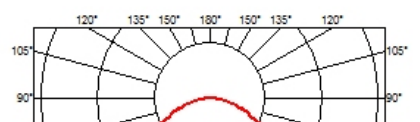

CERTIFICATIONS