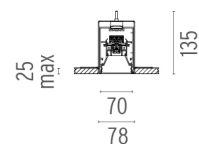

In-Finity 70 Recessed No Trim 4000K General Lighting Dali . Accessories

Structural

08.9052.40

Metal cover. Recessed No Trim. 70 mm

Metal cover for the different profiles. 2 unit kit.

In-Finity 70 Recessed No Trim 4000K General Lighting Dali . Lamps

Top LED

Lamp category:

LED

Socket:

Special base

Lamp type:

Top LED

In-Finity 70 Recessed No Trim 4000K General Lighting Dali

designed by FLOS Architectural

LED modular system for recessed No Trim installation, including LED luminaires, aluminum installation profile and diffusers. Drivers included in lighting modules for 220-240V connection to mains or to other lighting modules.

- N70N054G30BDA 565mm - 1367lm White
- N70N084G30BDA 845mm - 2050lm White
- N70N114G30BDA 1125mm - 2733lm White
- N70N144G30BDA 1405mm - 3416lm White
- N70N164G30BDA 1690mm - 4100lm White
- N70N194G30BDA 1970mm - 4783lm White
- N70N254G30BDA 2530mm - 6149lm White
- N70N304G30BDA 3095mm - 7516lm White
- N70NFC4G30BDA Flat Corner - 2733lm White
- N70NDC4G30BDA Dihedral Corner - 2733lm White
- N70NEM4G30BDA Emergency - 3416lm White

CERTIFICATIONS