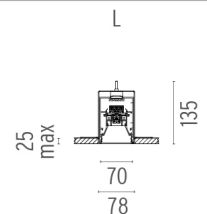

## IN-FINITY 70 RECESSED NO TRIM 4000K GENERAL LIGHTING DALI

<b>Number of heads</b>	1
<b>Mounting</b>	Recessed No Trim
<b>Lamps description</b>	Top LED 23,1W/m 3091 lm/m 4000K CRI 80
<b>Luminaire luminous flux</b>	See reference number
<b>Voltage (V)</b>	220/240
<b>Environment</b>	Indoor
<b>Notes</b>	Opal Diffuser: Diffuse, glare free and uniform lighting throughout the room. / Emergency: Emergency Module available in all versions, length 1400 mm. In normal use, it uses the same power consumption as the standard In-Finity. In emergency use, it emits 10% of normal use during 3 hours. Endcaps: must be ordered separately. Consult Flos Architectural team for a configuration without end caps.

### OPTICAL

<b>Aiming</b>	Fixed
<b>Light distribution symmetry</b>	Symmetric
<b>Beam angle</b>	103°

LED modular system for recessed No Trim installation, including LED luminaires, aluminum installation profile and diffusers. Drivers included in lighting modules for 220-240V connection to mains or to other lighting modules.

### PHYSICAL

<b>Recessed depth (mm)</b>	135
<b>Construction material</b>	Aluminium