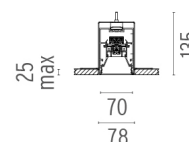

ELECTRICAL

Transformer availability	Included
Transformer mounting	Integral
Transformer type	Electronic dimmable dali
Emergency	Without
Insulation class	Class I

- N70N053U30BDA 565mm - 755lm White
- N70N083U30BDA 845mm - 1133lm White
- N70N113U30BDA 1125mm - 1511lm White
- N70N143U30BDA 1405mm - 1888lm White
- N70N163U30BDA 1690mm - 2266lm White
- N70N193U30BDA 1970mm - 2644lm White
- N70N253U30BDA 2530mm - 3399lm White
- N70N303U30BDA 3095mm - 4154lm White
- N70NFC3U30BDA Flat Corner - 1511lm White
- N70NDC3U30BDA Dihedral Corner - 1511lm White
- N70NEM3U30BDA Emergency - 1888lm White

PHYSICAL

Recessed depth (mm)	135
Construction material	Aluminium

L

CERTIFICATIONS

In-Finity 70 Recessed No Trim 3000K Micro-Prismatic Diffuser Dali . Accessories

Structural

08.9052.40

Metal cover. Recessed No Trim. 70 mm