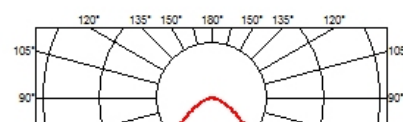

PHYSICAL

Recessed depth (mm)	135
Construction material	Aluminium

L

CERTIFICATIONS

In-Finity 70 Recessed No Trim 3000K Micro-Prismatic Diffuser Dali . Accessories

Structural

08.9052.40

Metal cover. Recessed No Trim. 70 mm