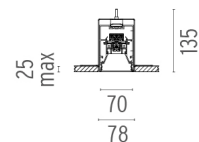

Lamp type:

Top LED

- N70N053U30BDA 565mm - 755lm White
- N70N083U30BDA 845mm - 1133lm White
- N70N113U30BDA 1125mm - 1511lm White
- N70N143U30BDA 1405mm - 1888lm White
- N70N163U30BDA 1690mm - 2266lm White
- N70N193U30BDA 1970mm - 2644lm White
- N70N253U30BDA 2530mm - 3399lm White
- N70N303U30BDA 3095mm - 4154lm White
- N70NFC3U30BDA Flat Corner - 1511lm White
- N70NDC3U30BDA Dihedral Corner - 1511lm White
- N70NEM3U30BDA Emergency - 1888lm White