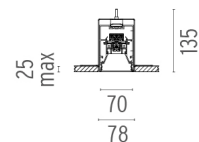

In-Finity 70 Recessed No Trim 3000K General Lighting Dali . Accessories

Structural

08.9052.40

Metal cover. Recessed No Trim. 70 mm

Metal cover for the different profiles. 2 unit kit.

In-Finity 70 Recessed No Trim 3000K General Lighting Dali . Lamps

Top LED

Lamp category:

LED

Socket:

Special base

Lamp type:

Top LED

In-Finity 70 Recessed No Trim 3000K General Lighting Dali

designed by FLOS Architectural

LED modular system for recessed No Trim installation, including LED luminaires, aluminum installation profile and diffusers. Drivers included in lighting modules for 220-240V connection to mains or to other lighting modules.

- N70N053G30BDA 565mm - 1262lm White
- N70N083G30BDA 845mm - 1893lm White
- N70N113G30BDA 1125mm - 2524lm White
- N70N143G30BDA 1405mm - 3155lm White
- N70N163G30BDA 1690mm - 3786lm White
- N70N193G30BDA 1970mm - 4417lm White
- N70N253G30BDA 2530mm - 5680lm White
- N70N303G30BDA 3095mm - 6942lm White
- N70NFC3G30BDA Flat Corner - 2524lm White
- N70NDC3G30BDA Dihedral Corner - 2524lm White
- N70NEM3G30BDA Emergency - 3155lm White

CERTIFICATIONS