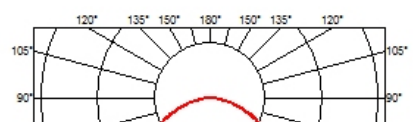

CERTIFICATIONS