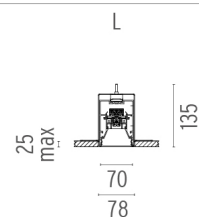

OPTICAL

Aiming	Fixed
Light distribution symmetry	Symmetric
Beam angle	103°

ELECTRICAL

Transformer availability	Included
Transformer mounting	Integral
Transformer type	Electronic dimmable dali
Emergency	Without
Insulation class	Class I

PHYSICAL

Recessed depth (mm)	135
Construction material	Aluminium

- N70N053G30BDA 565mm - 1262lm White
- N70N083G30BDA 845mm - 1893lm White
- N70N113G30BDA 1125mm - 2524lm White
- N70N143G30BDA 1405mm - 3155lm White
- N70N163G30BDA 1690mm - 3786lm White
- N70N193G30BDA 1970mm - 4417lm White
- N70N253G30BDA 2530mm - 5680lm White
- N70N303G30BDA 3095mm - 6942lm White
- N70NFC3G30BDA Flat Corner - 2524lm White
- N70NDC3G30BDA Dihedral Corner - 2524lm White
- N70NEM3G30BDA Emergency - 3155lm White