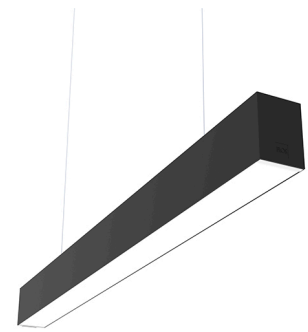

IN-FINITY 70 SUSPENSION DOWN 4000K MICRO-PRISMATIC DIFFUSER DALI

Number of heads	1
Mounting	Pendant
Lamps description	Top LED 23,1W/m 3091 lm/m 4000K CRI 80
Luminaire luminous flux	See reference number
Voltage (V)	220/240
Environment	Indoor
Notes	Micro-Prismatic Diffuser: Highly efficient multilayer diffuser that, thanks to its unique micro-prismatic texture, provides a glare free UGR<19 light beam. / Emergency: Emergency Module available in all versions, length 1400 mm. In normal use, it uses the same power consumption as the standard In-Finity. In emergency use, it emits 10% of normal use during 3 hours. Endcaps: must be ordered separately. Consult Flos Architectural team for a configuration without end caps.

In-Finity 70 Suspension Down 4000K Micro-Prismatic Diffuser Dali

designed by FLOS Architectural

LED modular system for suspended installation, including LED luminaires, aluminum installation profile, and diffusers. Drivers included in lighting modules for 220-240V connection to mains or to other lighting modules. Suspension kit not included.

Mounting

- 08.0030

Suspension kit

One unit Suspension kit (L = 4 m). Maximum distance between the suspension cables: 2 m.

In-Finity 70 Suspension Down 4000K Micro-Prismatic Diffuser Dali . Accessories

Electrical

08.0031.00.DA

Power supply rose. Dali

Power supply rose for the hanging installation of the In-finity. The standard version comes with a three-pole cable for basic switching. The Dali version comes with a five-pole cable that can be used for double switching, independent from the direct and indirect lighting in the standard Up&Down version. Includes a 4 m suspension cable