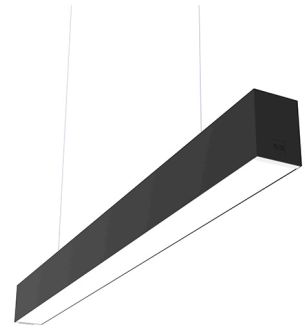

IN-FINITY 70 SUSPENSION DOWN 4000K MICRO-PRISMATIC DIFFUSER DALI

Number of heads	1
Mounting	Pendant
Lamps description	Top LED 23,1W/m 3091 lm/m 4000K CRI 80
Luminaire luminous flux	See reference number
Voltage (V)	220/240
Environment	Indoor
Notes	Micro-Prismatic Diffuser: Highly efficient multilayer diffuser that, thanks to its unique micro-prismatic texture, provides a glare free UGR<19 light beam. / Emergency: Emergency Module available in all versions, length 1400 mm. In normal use, it uses the same power consumption as the standard In-Finity. In emergency use, it emits 10% of normal use during 3 hours. Endcaps: must be ordered separately. Consult Flos Architectural team for a configuration without end caps.

In-Finity 70 Suspension Down 4000K Micro-Prismatic Diffuser Dali

designed by FLOS Architectural

LED modular system for suspended installation, including LED luminaires, aluminum installation profile, and diffusers. Drivers included in lighting modules for 220-240V connection to mains or to other lighting modules. Suspension kit not included.

In-Finity 70 Suspension Down 4000K Micro-Prismatic Diffuser Dali . Accessories

Structural

- 08.9052.40
- 08.9052.02
- 08.9052.NS
- 08.9052.06

Metal cover. Surface / Suspension Down. 70 mm

Metal cover for the different profiles. 2 unit kit.