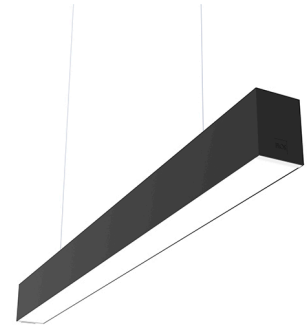

IN-FINITY 70 SUSPENSION DOWN 4000K MICRO-PRISMATIC DIFFUSER DALI

Number of heads	1
Mounting	Pendant
Lamps description	Top LED 23,1W/m 3091 lm/m 4000K CRI 80
Luminaire luminous flux	See reference number
Voltage (V)	220/240
Environment	Indoor
Notes	Micro-Prismatic Diffuser: Highly efficient multilayer diffuser that, thanks to its unique micro-prismatic texture, provides a glare free UGR<19 light beam. / Emergency: Emergency Module available in all versions, length 1400 mm. In normal use, it uses the same power consumption as the standard In-Finity. In emergency use, it emits 10% of normal use during 3 hours. Endcaps: must be ordered separately. Consult Flos Architectural team for a configuration without end caps.

In-Finity 70 Suspension Down 4000K Micro-Prismatic Diffuser Dali

designed by FLOS Architectural

LED modular system for suspended installation, including LED luminaires, aluminum installation profile, and diffusers. Drivers included in lighting modules for 220-240V connection to mains or to other lighting modules. Suspension kit not included.

OPTICAL

Aiming	Fixed
Light distribution symmetry	Symmetric
Beam angle	72°

ELECTRICAL

Transformer availability	Included
Transformer mounting	Integral
Transformer type	Electronic dimmable dali
Emergency	Without
Insulation class	Class I

In-Finity 70 Suspension Down 4000K Micro-Prismatic Diffuser Dali . Accessories

Structural

- 08.9052.40
- 08.9052.02
- 08.9052.NS
- 08.9052.06

Metal cover. Surface / Suspension Down. 70 mm

Metal cover for the different profiles. 2 unit kit.