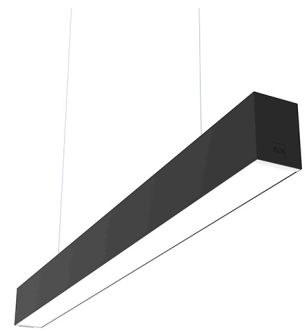

IN-FINITY 70 SUSPENSION DOWN 4000K GENERAL LIGHTING DALI

Number of heads	1
Mounting	Pendant
Lamps description	Top LED 23,1W/m 3091 lm/m 4000K CRI 80
Luminaire luminous flux	See reference number
Voltage (V)	220/240
Environment	Indoor
Notes	Opal Diffuser: Diffuse, glare free and uniform lighting throughout the room. / Emergency: Emergency Module available in all versions, length 1400 mm. In normal use, it uses the same power consumption as the standard In-Finity. In emergency use, it emits 10% of normal use during 3 hours. Endcaps: must be ordered separately. Consult Flos Architectural team for a configuration without end caps.

In-Finity 70 Suspension Down 4000K General Lighting Dali
designed by FLOS Architectural

OPTICAL

Aiming	Fixed
Light distribution symmetry	Symmetric
Beam angle	103°

LED modular system for suspended installation, including LED luminaires, aluminum installation profile, and diffusers. Drivers included in lighting modules for 220-240V connection to mains or to other lighting modules. Suspension kit not included.

In-Finity 70 Suspension Down 4000K General Lighting Dali . Accessories

Electrical

08.0031.00.DA

Power supply rose. Dali

Power supply rose for the hanging installation of the In-finity. The standard version comes with a three-pole cable for basic switching. The Dali version comes with a five-pole cable that can be used for double switching, independent from the direct and indirect lighting in the standard Up&Down version. Includes a 4 m suspension cable

In-Finity 70 Suspension Down 4000K General Lighting Dali . Lamps

Top LED

Lamp category:

LED

Socket:

Special base

Lamp type:

Top LED