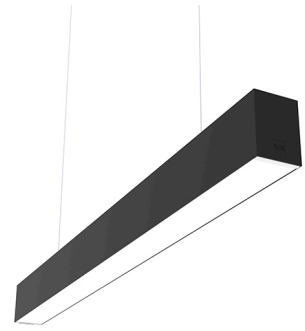

In-Finity 70 Suspension Down 4000K General Lighting Dali

designed by FLOS Architectural

LED modular system for suspended installation, including LED luminaires, aluminum installation profile, and diffusers. Drivers included in lighting modules for 220-240V connection to mains or to other lighting modules. Suspension kit not included.

- N70D054G30BDA 565mm - 1367lm **White**
- N70D054G02BDA 565mm - 1367lm **Anodized Grey**
- N70D054G14BDA 565mm - 1367lm **Black**
- N70D084G30BDA 845mm - 2050lm **White**
- N70D084G02BDA 845mm - 2050lm **Anodized Grey**
- N70D084G14BDA 845mm - 2050lm **Black**
- N70D114G30BDA 1125mm - 2733lm **White**
- N70D114G02BDA 1125mm - 2733lm **Anodized Grey**
- N70D114G14BDA 1125mm - 2733lm **Black**
- N70D144G30BDA 1405mm - 3416lm **White**
- N70D144G02BDA 1405mm - 3416lm **Anodized Grey**
- N70D144G14BDA 1405mm - 3416lm **Black**
- N70D164G30BDA 1690mm - 4100lm **White**
- N70D164G02BDA 1690mm - 4100lm **Anodized Grey**
- N70D164G14BDA 1690mm - 4100lm **Black**
- N70D194G30BDA 1970mm - 4783lm **White**
- N70D194G02BDA 1970mm - 4783lm **Anodized Grey**
- N70D194G14BDA 1970mm - 4783lm **Black**
- N70D254G30BDA 2530mm - 6149lm **White**
- N70D254G02BDA 2530mm - 6149lm **Anodized Grey**
- N70D254G14BDA 2530mm - 6149lm **Black**
- N70D304G30BDA 3095mm - 7516lm **White**
- N70D304G02BDA 3095mm - 7516lm **Anodized Grey**
- N70D304G14BDA 3095mm - 7516lm **Black**
- N70DFC4G30BDA Flat Corner - 2733lm **White**
- N70DFC4G02BDA Flat Corner - 2733lm **Anodized Grey**
- N70DFC4G14BDA Flat Corner - 2733lm **Black**
- N70DEM4G30BDA Emergency - 3416lm **White**
- N70DEM4G02BDA Emergency - 3416lm **Anodized Grey**
- N70DEM4G14BDA Emergency - 3416lm **Black**