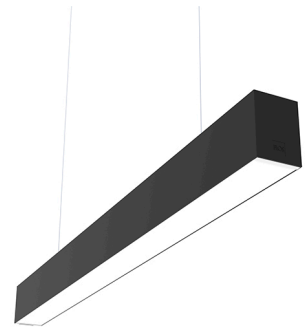

IN-FINITY 70 SUSPENSION DOWN 4000K GENERAL LIGHTING DALI

Number of heads	1
Mounting	Pendant
Lamps description	Top LED 23,1W/m 3091 lm/m 4000K CRI 80
Luminaire luminous flux	See reference number
Voltage (V)	220/240
Environment	Indoor
Notes	Opal Diffuser: Diffuse, glare free and uniform lighting throughout the room. / Emergency: Emergency Module available in all versions, length 1400 mm. In normal use, it uses the same power consumption as the standard In-Finity. In emergency use, it emits 10% of normal use during 3 hours. Endcaps: must be ordered separately. Consult Flos Architectural team for a configuration without end caps.

In-Finity 70 Suspension Down 4000K General Lighting Dali
designed by FLOS Architectural

OPTICAL

Aiming	Fixed
Light distribution symmetry	Symmetric
Beam angle	103°

LED modular system for suspended installation, including LED luminaires, aluminum installation profile, and diffusers. Drivers included in lighting modules for 220-240V connection to mains or to other lighting modules. Suspension kit not included.