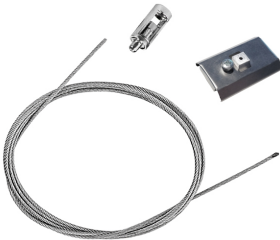

LED modular system for suspended installation, including LED luminaires, aluminum installation profile, and diffusers. Drivers included in lighting modules for 220-240V connection to mains or to other lighting modules. Suspension kit not included.

Structural

- 08.9052.40
- 08.9052.02
- 08.9052.NS
- 08.9052.06

Metal cover. Surface / Suspension Down. 70 mm

Metal cover for the different profiles. 2 unit kit.

Mounting

- 08.0030

Suspension kit

One unit Suspension kit (L = 4 m).
Maximum distance between the suspension cables: 2 m.

In-Finity 70 Suspension Down 3000K General Lighting Dali . Accessories

Electrical

08.0031.00.DA

Power supply rose. Dali

Power supply rose for the hanging installation of the In-finity. The standard version comes with a three-pole cable for basic switching. The Dali version comes with a five-pole cable that can be used for double switching, independent from the direct and indirect lighting in the standard Up&Down version. Includes a 4 m suspension cable