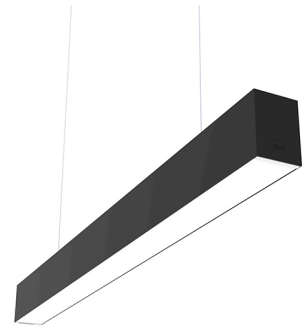

IN-FINITY 70 SUSPENSION DOWN 3000K GENERAL LIGHTING DALI

| | |
|--------------------------------|--|
| Number of heads | I |
| Mounting | Pendant |
| Lamps description | Top LED 23,1W/m 2877 lm/m 3000K CRI 80 |
| Luminaire luminous flux | See reference number |
| Voltage (V) | 220/240 |
| Environment | Indoor |
| Notes | Opal Diffuser: Diffuse, glare free and uniform lighting throughout the room. / Emergency: Emergency Module available in all versions, length 1400 mm. In normal use, it uses the same power consumption as the standard In-Finity. In emergency use, it emits 10% of normal use during 3 hours. Endcaps: must be ordered separately. Consult Flos Architectural team for a configuration without end caps. |

In-Finity 70 Suspension Down 3000K General Lighting Dali
designed by FLOS Architectural

OPTICAL

| | |
|------------------------------------|-----------|
| Aiming | Fixed |
| Light distribution symmetry | Symmetric |
| Beam angle | 103° |

Structural

- 08.9052.40
- 08.9052.02
- 08.9052.NS
- 08.9052.06

Metal cover. Surface / Suspension Down. 70 mm

Metal cover for the different profiles. 2 unit kit.

Mounting

- 08.0030

Suspension kit

One unit Suspension kit (L = 4 m).
Maximum distance between the suspension cables: 2 m.