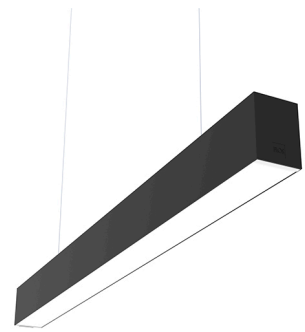

IN-FINITY 70 SUSPENSION DOWN 3000K GENERAL LIGHTING DALI

| | |
|--------------------------------|--|
| Number of heads | I |
| Mounting | Pendant |
| Lamps description | Top LED 23,1W/m 2877 lm/m 3000K CRI 80 |
| Luminaire luminous flux | See reference number |
| Voltage (V) | 220/240 |
| Environment | Indoor |
| Notes | Opal Diffuser: Diffuse, glare free and uniform lighting throughout the room. / Emergency: Emergency Module available in all versions, length 1400 mm. In normal use, it uses the same power consumption as the standard In-Finity. In emergency use, it emits 10% of normal use during 3 hours. Endcaps: must be ordered separately. Consult Flos Architectural team for a configuration without end caps. |

In-Finity 70 Suspension Down 3000K General Lighting Dali
designed by FLOS Architectural

OPTICAL

| | |
|------------------------------------|-----------|
| Aiming | Fixed |
| Light distribution symmetry | Symmetric |
| Beam angle | 103° |

In-Finity 70 Suspension Down 3000K General Lighting Dali . Accessories

Electrical

08.0031.00.DA

Power supply rose. Dali

Power supply rose for the hanging installation of the In-finity. The standard version comes with a three-pole cable for basic switching. The Dali version comes with a five-pole cable that can be used for double switching, independent from the direct and indirect lighting in the standard Up&Down version. Includes a 4 m suspension cable

In-Finity 70 Suspension Down 3000K General Lighting Dali . Lamps

Top LED

Lamp category:

LED

Socket:

Special base

Lamp type:

Top LED