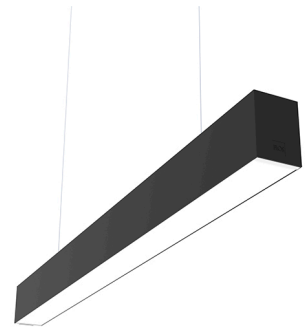

IN-FINITY 70 SUSPENSION DOWN 3000K GENERAL LIGHTING DALI

| | |
|--------------------------------|--|
| Number of heads | I |
| Mounting | Pendant |
| Lamps description | Top LED 23,1W/m 2877 lm/m 3000K CRI 80 |
| Luminaire luminous flux | See reference number |
| Voltage (V) | 220/240 |
| Environment | Indoor |
| Notes | Opal Diffuser: Diffuse, glare free and uniform lighting throughout the room. / Emergency: Emergency Module available in all versions, length 1400 mm. In normal use, it uses the same power consumption as the standard In-Finity. In emergency use, it emits 10% of normal use during 3 hours. Endcaps: must be ordered separately. Consult Flos Architectural team for a configuration without end caps. |

In-Finity 70 Suspension Down 3000K General Lighting Dali
designed by FLOS Architectural

OPTICAL

| | |
|------------------------------------|-----------|
| Aiming | Fixed |
| Light distribution symmetry | Symmetric |
| Beam angle | 103° |