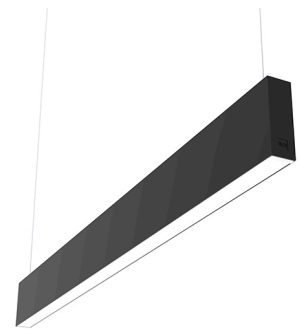

In-Finity 35 Suspension Up & Down 4000K General Lighting designed by FLOS Architectural

LED modular system for suspended installation, including LED luminaires, aluminum installation profile, and diffusers. Drivers included in lighting modules for 220-240V connection to mains or to other lighting modules. Suspension kit included.

- N35U114G30B 1125mm - 2306lm White
- N35U114G02B 1125mm - 2306lm Anodized Grey
- N35U114G14B 1125mm - 2306lm Black
- N35U144G30B 1405mm - 2883lm White
- N35U144G02B 1405mm - 2883lm Anodized Grey
- N35U144G14B 1405mm - 2883lm Black
- N35U194G30B 1970mm - 4036lm White
- N35U194G02B 1970mm - 4036lm Anodized Grey
- N35U194G14B 1970mm - 4036lm Black
- N35U304G30B 3095mm - 6343lm White
- N35U304G02B 3095mm - 6343lm Anodized Grey
- N35U304G14B 3095mm - 6343lm Black
- N35UFC4G30B Flat Corner - 2306lm White
- N35UFC4G02B Flat Corner - 2306lm Anodized Grey
- N35UFC4G14B Flat Corner - 2306lm Black
- N35UEM4G30B Emergency - 2883lm White
- N35UEM4G02B Emergency - 2883lm Anodized Grey
- N35UEM4G14B Emergency - 2883lm Black
- N35U084G30B 845mm - 1730lm White
- N35U084G02B 845mm - 1730lm Anodized Grey
- N35U084G14B 845mm - 1730lm Black
- N35U164G30B 1690mm - 3460lm White
- N35U164G02B 1690mm - 3460lm Anodized Grey
- N35U164G14B 1690mm - 3460lm Black
- N35U254G30B 2530mm - 5189lm White
- N35U254G02B 2530mm - 5189lm Anodized Grey
- N35U254G14B 2530mm - 5189lm Black