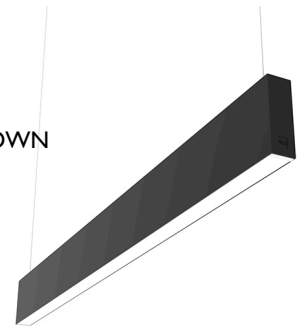

## IN-FINITY 35 SUSPENSION UP & DOWN 4000K GENERAL LIGHTING

|                                |  |
|--------------------------------|--|
| <b>Number of heads</b>         | 1  |
| <b>Mounting</b>                | Pendant up & down  |
| <b>Lamps description</b>       | Top LED 32,6W/m 4000K CRI 80 1680 lm/m UP - 2761 lm/m DOWN   |
| <b>Luminaire luminous flux</b> | See reference number   |
| <b>Voltage (V)</b>             | 220/240  |
| <b>Environment</b>             | Indoor   |
| <b>Notes</b>                   | Opal Diffuser: Diffuse, glare free and uniform lighting throughout the room. / Emergency: Emergency Module available in all versions, length 1400 mm. In normal use, it uses the same power consumption as the standard In-Finity. In emergency use, it emits 10% of normal use during 3 hours. Endcaps: must be ordered separately. Consult Flos Architectural team for a configuration without end caps. |

### OPTICAL

|                                    |                   |
|------------------------------------|-------------------|
| <b>Aiming</b>                      | Fixed             |
| <b>Light distribution symmetry</b> | Direct - Indirect |
| <b>Beam angle</b>                  | 110°              |