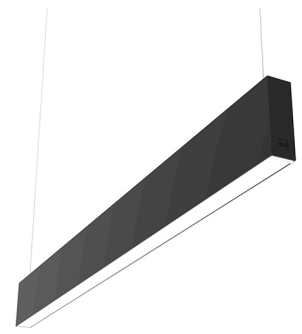

In-Finity 35 Suspension Up & Down 4000K General Lighting designed by FLOS Architectural

LED modular system for suspended installation, including LED luminaires, aluminum installation profile, and diffusers. Drivers included in lighting modules for 220-240V connection to mains or to other lighting modules. Suspension kit included.

- ☐ N35U114G30B 1125mm - 2306lm White
- ☐ N35U114G02B 1125mm - 2306lm Anodized Grey
- ☒ N35U114G14B 1125mm - 2306lm Black
- ☐ N35U144G30B 1405mm - 2883lm White
- ☐ N35U144G02B 1405mm - 2883lm Anodized Grey
- ☒ N35U144G14B 1405mm - 2883lm Black
- ☐ N35U194G30B 1970mm - 4036lm White
- ☐ N35U194G02B 1970mm - 4036lm Anodized Grey
- ☒ N35U194G14B 1970mm - 4036lm Black
- ☐ N35U304G30B 3095mm - 6343lm White
- ☐ N35U304G02B 3095mm - 6343lm Anodized Grey
- ☒ N35U304G14B 3095mm - 6343lm Black
- ☐ N35UFC4G30B Flat Corner - 2306lm White
- ☐ N35UFC4G02B Flat Corner - 2306lm Anodized Grey
- ☒ N35UFC4G14B Flat Corner - 2306lm Black
- ☐ N35UEM4G30B Emergency - 2883lm White
- ☐ N35UEM4G02B Emergency - 2883lm Anodized Grey
- ☒ N35UEM4G14B Emergency - 2883lm Black
- ☐ N35U084G30B 845mm - 1730lm White
- ☐ N35U084G02B 845mm - 1730lm Anodized Grey
- ☒ N35U084G14B 845mm - 1730lm Black
- ☐ N35U164G30B 1690mm - 3460lm White
- ☐ N35U164G02B 1690mm - 3460lm Anodized Grey
- ☒ N35U164G14B 1690mm - 3460lm Black
- ☐ N35U254G30B 2530mm - 5189lm White
- ☐ N35U254G02B 2530mm - 5189lm Anodized Grey
- ☒ N35U254G14B 2530mm - 5189lm Black