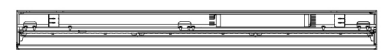

In-Finity 35 Suspension Up & Down 3000K Micro-Prismatic Diffuser . Accessories

Structural

- 08.9056.40
- 08.9056.02
- 08.9056.NS
- 08.9056.06

Metal cover. Suspension Up & Down. 35 mm

Metal cover for the different profiles. 2 unit kit.

In-Finity 35 Suspension Up & Down 3000K Micro-Prismatic Diffuser

designed by FLOS Architectural

LED modular system for suspended installation, including LED luminaires, aluminum installation profile, and diffusers. Drivers included in lighting modules for 220-240V connection to mains or to other lighting modules. Suspension kit included.

- N35U113U30B 1125mm - 1838lm White
- N35U113U02B 1125mm - 1838lm Anodized Grey
- N35U113U14B 1125mm - 1838lm Black
- N35U143U30B 1405mm - 2297lm White
- N35U143U02B 1405mm - 2297lm Anodized Grey
- N35U143U14B 1405mm - 2297lm Black
- N35U193U30B 1970mm - 3216lm White
- N35U193U02B 1970mm - 3216lm Anodized Grey
- N35U193U14B 1970mm - 3216lm Black
- N35U303U30B 3095mm - 5054lm White
- N35U303U02B 3095mm - 5054lm Anodized Grey
- N35U303U14B 3095mm - 5054lm Black
- N35UFC3U30B Flat Corner - 1838lm White
- N35UFC3U02B Flat Corner - 1838lm Anodized Grey
- N35UFC3U14B Flat Corner - 1838lm Black
- N35UEM3U30B Emergency - 2297lm White
- N35UEM3U02B Emergency - 2297lm Anodized Grey
- N35UEM3U14B Emergency - 2297lm Black
- N35U083U30B 845mm - 1378lm White
- N35U083U02B 845mm - 1378lm Anodized Grey
- N35U083U14B 845mm - 1378lm Black
- N35U163U30B 1690mm - 2757lm White
- N35U163U02B 1690mm - 2757lm Anodized Grey
- N35U163U14B 1690mm - 2757lm Black
- N35U253U30B 2530mm - 4135lm White
- N35U253U02B 2530mm - 4135lm Anodized Grey
- N35U253U14B 2530mm - 4135lm Black

Mounting

- 08.0030

Suspension kit

One unit Suspension kit (L = 4 m).
Maximum distance between the suspension cables: 2 m.