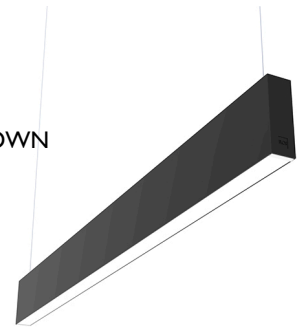

## IN-FINITY 35 SUSPENSION UP & DOWN 3000K MICRO-PRISMATIC DIFFUSER

<b>Number of heads</b>	1
<b>Mounting</b>	Pendant up & down
<b>Lamps description</b>	Top LED 32,6W/m 3000K CRI 80 1536 lm/m UP - 2558 lm/m DOWN
<b>Luminaire luminous flux</b>	See reference number
<b>Voltage (V)</b>	220/240
<b>Environment</b>	Indoor
<b>Notes</b>	Micro-Prismatic Diffuser: Highly efficient multilayer diffuser that, thanks to its unique micro-prismatic texture, provides a glare free UGR<19 light beam. / Emergency: Emergency Module available in all versions, length 1400 mm. In normal use, it uses the same power consumption as the standard In-Finity. In emergency use, it emits 10% of normal use during 3 hours. Endcaps: must be ordered separately. Consult Flos Architectural team for a configuration without end caps.

**In-Finity 35 Suspension Up & Down 3000K Micro-Prismatic Diffuser**

designed by FLOS Architectural