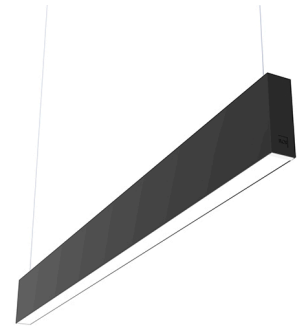

In-Finity 35 Suspension Up & Down 3000K Micro-Prismatic Diffuser

designed by FLOS Architectural

LED modular system for suspended installation, including LED luminaires, aluminum installation profile, and diffusers. Drivers included in lighting modules for 220-240V connection to mains or to other lighting modules. Suspension kit included.

- N35U113U30B 1125mm - 1838lm White
- N35U113U02B 1125mm - 1838lm Anodized Grey
- N35U113U14B 1125mm - 1838lm Black
- N35U143U30B 1405mm - 2297lm White
- N35U143U02B 1405mm - 2297lm Anodized Grey
- N35U143U14B 1405mm - 2297lm Black
- N35U193U30B 1970mm - 3216lm White
- N35U193U02B 1970mm - 3216lm Anodized Grey
- N35U193U14B 1970mm - 3216lm Black
- N35U303U30B 3095mm - 5054lm White
- N35U303U02B 3095mm - 5054lm Anodized Grey
- N35U303U14B 3095mm - 5054lm Black
- N35UFC3U30B Flat Corner - 1838lm White
- N35UFC3U02B Flat Corner - 1838lm Anodized Grey
- N35UFC3U14B Flat Corner - 1838lm Black
- N35UEM3U30B Emergency - 2297lm White
- N35UEM3U02B Emergency - 2297lm Anodized Grey
- N35UEM3U14B Emergency - 2297lm Black
- N35U083U30B 845mm - 1378lm White
- N35U083U02B 845mm - 1378lm Anodized Grey
- N35U083U14B 845mm - 1378lm Black
- N35U163U30B 1690mm - 2757lm White
- N35U163U02B 1690mm - 2757lm Anodized Grey
- N35U163U14B 1690mm - 2757lm Black
- N35U253U30B 2530mm - 4135lm White
- N35U253U02B 2530mm - 4135lm Anodized Grey
- N35U253U14B 2530mm - 4135lm Black