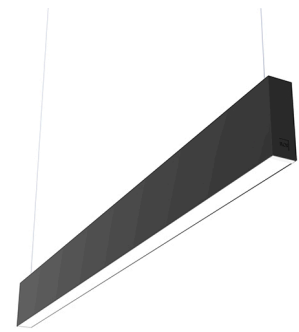

In-Finity 35 Suspension Up & Down 3000K Micro-Prismatic Diffuser

designed by FLOS Architectural

LED modular system for suspended installation, including LED luminaires, aluminum installation profile, and diffusers. Drivers included in lighting modules for 220-240V connection to mains or to other lighting modules. Suspension kit included.

- N35U113U30B 1125mm - 1838lm White
- N35U113U02B 1125mm - 1838lm Anodized Grey
- N35U113U14B 1125mm - 1838lm Black
- N35U143U30B 1405mm - 2297lm White
- N35U143U02B 1405mm - 2297lm Anodized Grey
- N35U143U14B 1405mm - 2297lm Black
- N35U193U30B 1970mm - 3216lm White
- N35U193U02B 1970mm - 3216lm Anodized Grey
- N35U193U14B 1970mm - 3216lm Black
- N35U303U30B 3095mm - 5054lm White
- N35U303U02B 3095mm - 5054lm Anodized Grey
- N35U303U14B 3095mm - 5054lm Black
- N35UFC3U30B Flat Corner - 1838lm White
- N35UFC3U02B Flat Corner - 1838lm Anodized Grey
- N35UFC3U14B Flat Corner - 1838lm Black
- N35UEM3U30B Emergency - 2297lm White
- N35UEM3U02B Emergency - 2297lm Anodized Grey
- N35UEM3U14B Emergency - 2297lm Black
- N35U083U30B 845mm - 1378lm White
- N35U083U02B 845mm - 1378lm Anodized Grey
- N35U083U14B 845mm - 1378lm Black
- N35U163U30B 1690mm - 2757lm White
- N35U163U02B 1690mm - 2757lm Anodized Grey
- N35U163U14B 1690mm - 2757lm Black
- N35U253U30B 2530mm - 4135lm White
- N35U253U02B 2530mm - 4135lm Anodized Grey
- N35U253U14B 2530mm - 4135lm Black