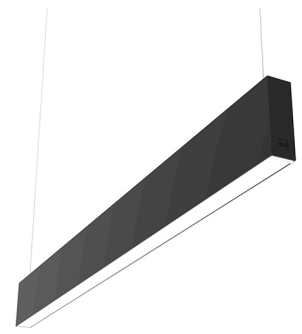

IN-FINITY 35 SUSPENSION UP & DOWN 3000K GENERAL LIGHTING

Number of heads	1
Mounting	Pendant up & down
Lamps description	Top LED 32,6W/m 3000K CRI 80 1536 lm/m UP - 2558 lm/m DOWN
Luminaire luminous flux	See reference number
Voltage (V)	220/240
Environment	Indoor
Notes	Opal Diffuser: Diffuse, glare free and uniform lighting throughout the room. / Emergency: Emergency Module available in all versions, length 1400 mm. In normal use, it uses the same power consumption as the standard In-Finity. In emergency use, it emits 10% of normal use during 3 hours. Endcaps: must be ordered separately. Consult Flos Architectural team for a configuration without end caps.

In-Finity 35 Suspension Up & Down 3000K General Lighting
designed by FLOS Architectural

OPTICAL

Aiming	Fixed
Light distribution symmetry	Direct - Indirect
Beam angle	110°

LED modular system for suspended installation, including LED luminaires, aluminum installation profile, and diffusers. Drivers included in lighting modules for 220-240V connection to mains or to other lighting modules. Suspension kit included.

Metal cover. Suspension Up & Down. 35 mm

Metal cover for the different profiles. 2 unit kit.

Mounting

- 08.0030

Suspension kit

One unit Suspension kit (L = 4 m).
Maximum distance between the suspension cables: 2 m.

In-Finity 35 Suspension Up & Down 3000K General Lighting . Accessories

Electrical

08.0031.00

Power supply rose

Power supply rose for the hanging installation of the In-finity. The standard version comes with a three-pole cable for basic switching. The Dali version comes with a five-pole cable that can be used for double switching, independent from the direct and indirect lighting in the standard Up&Down version. Includes a 4 m suspension cable