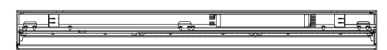

In-Finity 35 Suspension Up & Down 3000K General Lighting . Accessories

Structural

- 08.9056.40
- 08.9056.02
- 08.9056.NS
- 08.9056.06

Metal cover. Suspension Up & Down. 35 mm

Metal cover for the different profiles. 2 unit kit.

Mounting

- 08.0030

Suspension kit

One unit Suspension kit (L = 4 m).
Maximum distance between the suspension cables: 2 m.

In-Finity 35 Suspension Up & Down 3000K General Lighting designed by FLOS Architectural

LED modular system for suspended installation, including LED luminaires, aluminum installation profile, and diffusers. Drivers included in lighting modules for 220-240V connection to mains or to other lighting modules. Suspension kit included.

- N35U113G30B 1125mm - 2130lm White
- N35U113G02B 1125mm - 2130lm Anodized Grey
- N35U113G14B 1125mm - 2130lm Black
- N35U143G30B 1405mm - 2663lm White
- N35U143G02B 1405mm - 2663lm Anodized Grey
- N35U143G14B 1405mm - 2663lm Black
- N35U193G30B 1970mm - 3728lm White
- N35U193G02B 1970mm - 3728lm Anodized Grey
- N35U193G14B 1970mm - 3728lm Black
- N35U303G30B 3095mm - 5858lm White
- N35U303G02B 3095mm - 5858lm Anodized Grey
- N35U303G14B 3095mm - 5858lm Black
- N35UFC3G30B Flat Corner - 2130lm White
- N35UFC3G02B Flat Corner - 2130lm Anodized Grey
- N35UFC3G14B Flat Corner - 2130lm Black
- N35UEM3G30B Emergency - 2663lm White
- N35UEM3G02B Emergency - 2663lm Anodized Grey
- N35UEM3G14B Emergency - 2663lm Black
- N35U083G30B 845mm - 1598lm White
- N35U083G02B 845mm - 1598lm Anodized Grey
- N35U083G14B 845mm - 1598lm Black
- N35U163G30B 1690mm - 3195lm White
- N35U163G02B 1690mm - 3195lm Anodized Grey
- N35U163G14B 1690mm - 3195lm Black
- N35U253G30B 2530mm - 4793lm White
- N35U253G02B 2530mm - 4793lm Anodized Grey
- N35U253G14B 2530mm - 4793lm Black