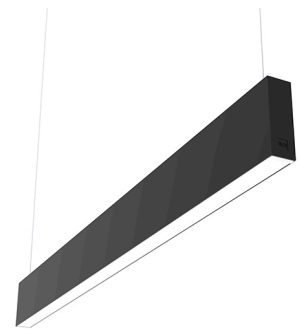

IN-FINITY 35 SUSPENSION UP & DOWN 3000K GENERAL LIGHTING

Number of heads	1
Mounting	Pendant up & down
Lamps description	Top LED 32,6W/m 3000K CRI 80 1536 lm/m UP - 2558 lm/m DOWN
Luminaire luminous flux	See reference number
Voltage (V)	220/240
Environment	Indoor
Notes	Opal Diffuser: Diffuse, glare free and uniform lighting throughout the room. / Emergency: Emergency Module available in all versions, length 1400 mm. In normal use, it uses the same power consumption as the standard In-Finity. In emergency use, it emits 10% of normal use during 3 hours. Endcaps: must be ordered separately. Consult Flos Architectural team for a configuration without end caps.

In-Finity 35 Suspension Up & Down 3000K General Lighting . Accessories

Electrical

08.0031.00

Power supply rose

Power supply rose for the hanging installation of the In-finity. The standard version comes with a three-pole cable for basic switching. The Dali version comes with a five-pole cable that can be used for double switching, independent from the direct and indirect lighting in the standard Up&Down version. Includes a 4 m suspension cable

In-Finity 35 Suspension Up & Down 3000K General Lighting . Lamps

Top LED

Lamp category:

LED

Socket:

Special base

Lamp type:

Top LED