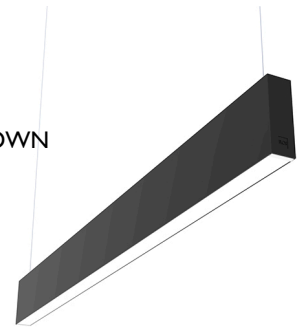

IN-FINITY 35 SUSPENSION UP & DOWN 3000K GENERAL LIGHTING

Number of heads	1
Mounting	Pendant up & down
Lamps description	Top LED 32,6W/m 3000K CRI 80 1536 lm/m UP - 2558 lm/m DOWN
Luminaire luminous flux	See reference number
Voltage (V)	220/240
Environment	Indoor
Notes	Opal Diffuser: Diffuse, glare free and uniform lighting throughout the room. / Emergency: Emergency Module available in all versions, length 1400 mm. In normal use, it uses the same power consumption as the standard In-Finity. In emergency use, it emits 10% of normal use during 3 hours. Endcaps: must be ordered separately. Consult Flos Architectural team for a configuration without end caps.

In-Finity 35 Suspension Up & Down 3000K General Lighting
designed by FLOS Architectural

OPTICAL

Aiming	Fixed
Light distribution symmetry	Direct - Indirect
Beam angle	110°

LED modular system for suspended installation, including LED luminaires, aluminum installation profile, and diffusers. Drivers included in lighting modules for 220-240V connection to mains or to other lighting modules. Suspension kit included.