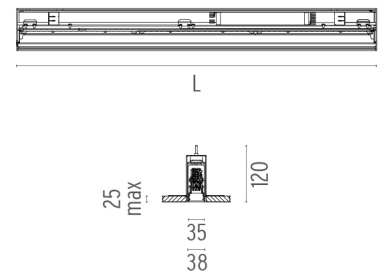

OPTICAL

Aiming	Fixed
Light distribution symmetry	Symmetric
Beam angle	110°

ELECTRICAL

Transformer availability	Included
Transformer mounting	Integral
Transformer type	Electronic
Emergency	Without
Insulation class	Class I

PHYSICAL

Recessed depth (mm)	120
Construction material	Aluminium

- N35N053G30B 565mm - 657lm White
- N35N083G30B 845mm - 986lm White
- N35N113G30B 1125mm - 1315lm White
- N35N143G30B 1405mm - 1643lm White
- N35N163G30B 1690mm - 1972lm White
- N35N193G30B 1970mm - 2301lm White
- N35N253G30B 2530mm - 2958lm White
- N35N303G30B 3095mm - 3616lm White
- N35NFC3G30B Flat Corner - 1315lm White
- N35NDC3G30B Dihedral Corner - 1315lm White
- N35NEM3G30B Emergency - 1643lm White