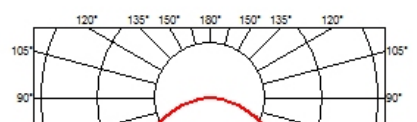

CERTIFICATIONS