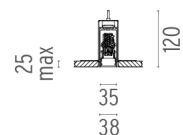

Lamp type:

Top LED

- N35N053G30B 565mm - 657lm White
- N35N083G30B 845mm - 986lm White
- N35N113G30B 1125mm - 1315lm White
- N35N143G30B 1405mm - 1643lm White
- N35N163G30B 1690mm - 1972lm White
- N35N193G30B 1970mm - 2301lm White
- N35N253G30B 2530mm - 2958lm White
- N35N303G30B 3095mm - 3616lm White
- N35NFC3G30B Flat Corner - 1315lm White
- N35NDC3G30B Dihedral Corner - 1315lm White
- N35NEM3G30B Emergency - 1643lm White