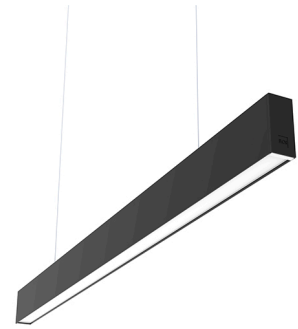

In-Finity 35 Suspension Down 4000K Micro-Prismatic Diffuser Dali

designed by FLOS Architectural

LED modular system for suspended installation, including LED luminaires, aluminum installation profile, and diffusers. Drivers included in lighting modules for 220-240V connection to mains or to other lighting modules. Suspension kit not included.

- ☐ N35D054U30BDA 565mm - 553lm White
- ☐ N35D054U02BDA 565mm - 553lm Anodized Grey
- ☒ N35D054U14BDA 565mm - 553lm Black
- ☐ N35D084U30BDA 845mm - 830lm White
- ☐ N35D084U02BDA 845mm - 830lm Anodized Grey
- ☒ N35D084U14BDA 845mm - 830lm Black
- ☐ N35D114U30BDA 1125mm - 1107lm White
- ☐ N35D114U02BDA 1125mm - 1107lm Anodized Grey
- ☒ N35D114U14BDA 1125mm - 1107lm Black
- ☐ N35D144U30BDA 1405mm - 1384lm White
- ☐ N35D144U02BDA 1405mm - 1384lm Anodized Grey
- ☒ N35D144U14BDA 1405mm - 1384lm Black
- ☐ N35D164U30BDA 1690mm - 1660lm White
- ☐ N35D164U02BDA 1690mm - 1660lm Anodized Grey
- ☒ N35D164U14BDA 1690mm - 1660lm Black
- ☐ N35D194U30BDA 1970mm - 1937lm White
- ☐ N35D194U02BDA 1970mm - 1937lm Anodized Grey
- ☒ N35D194U14BDA 1970mm - 1937lm Black
- ☐ N35D254U30BDA 2530mm - 2491lm White
- ☐ N35D254U02BDA 2530mm - 2491lm Anodized Grey
- ☒ N35D254U14BDA 2530mm - 2491lm Black
- ☐ N35D304U30BDA 3095mm - 3044lm White
- ☐ N35D304U02BDA 3095mm - 3044lm Anodized Grey
- ☒ N35D304U14BDA 3095mm - 3044lm Black
- ☐ N35DFC4U30BDA Flat Corner - 1107lm White
- ☐ N35DFC4U02BDA Flat Corner - 1107lm Anodized Grey
- ☒ N35DFC4U14BDA Flat Corner - 1107lm Black
- ☐ N35DEM4U30BDA Emergency - 1384lm White
- ☐ N35DEM4U02BDA Emergency - 1384lm Anodized Grey
- ☒ N35DEM4U14BDA Emergency - 1384lm Black