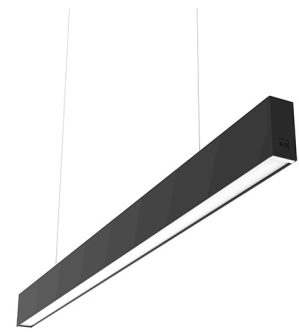

#### Power supply rose. Dali

Power supply rose for the hanging installation of the In-finity. The standard version comes with a three-pole cable for basic switching. The Dali version comes with a five-pole cable that can be used for double switching, independent from the direct and indirect lighting in the standard Up&Down version. Includes a 4 m suspension cable