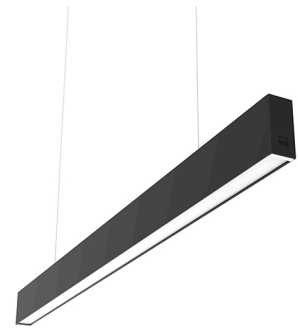

## IN-FINITY 35 SUSPENSION DOWN 4000K MICRO-PRISMATIC DIFFUSER DALI

<b>Number of heads</b>	1
<b>Mounting</b>	Pendant
<b>Lamps description</b>	Top LED 19,8W/m 2761 lm/m 4000K CRI 80
<b>Luminaire luminous flux</b>	See reference number
<b>Voltage (V)</b>	220/240
<b>Environment</b>	Indoor
<b>Notes</b>	Micro-Prismatic Diffuser: Highly efficient multilayer diffuser that, thanks to its unique micro-prismatic texture, provides a glare free UGR<19 light beam. / Emergency: Emergency Module available in all versions, length 1400 mm. In normal use, it uses the same power consumption as the standard In-Finity. In emergency use, it emits 10% of normal use during 3 hours. Endcaps: must be ordered separately. Consult Flos Architectural team for a configuration without end caps.

**In-Finity 35 Suspension Down 4000K Micro-Prismatic Diffuser Dali**

designed by FLOS Architectural

### OPTICAL

<b>Aiming</b>	Fixed
<b>Light distribution symmetry</b>	Symmetric
<b>Beam angle</b>	76°

LED modular system for suspended installation, including LED luminaires, aluminum installation profile, and diffusers. Drivers included in lighting modules for 220-240V connection to mains or to other lighting modules. Suspension kit not included.