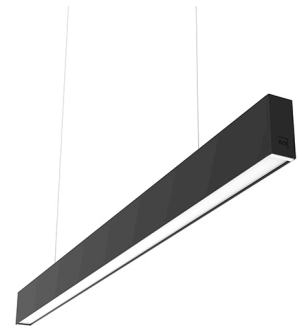

## IN-FINITY 35 SUSPENSION DOWN 4000K GENERAL LIGHTING

<b>Number of heads</b>	1
<b>Mounting</b>	Pendant
<b>Lamps description</b>	Top LED 19,8W/m 2761 lm/m 4000K CRI 80
<b>Luminaire luminous flux</b>	See reference number
<b>Voltage (V)</b>	220/240
<b>Environment</b>	Indoor
<b>Notes</b>	Opal Diffuser: Diffuse, glare free and uniform lighting throughout the room. / Emergency: Emergency Module available in all versions, length 1400 mm. In normal use, it uses the same power consumption as the standard In-Finity. In emergency use, it emits 10% of normal use during 3 hours. Endcaps: must be ordered separately. Consult Flos Architectural team for a configuration without end caps.

### In-Finity 35 Suspension Down 4000K General Lighting

designed by FLOS Architectural

LED modular system for suspended installation, including LED luminaires, aluminum installation profile, and diffusers. Drivers included in lighting modules for 220-240V connection to mains or to other lighting modules. Suspension kit not included.

### OPTICAL

<b>Aiming</b>	Fixed
<b>Light distribution symmetry</b>	Symmetric
<b>Beam angle</b>	110°