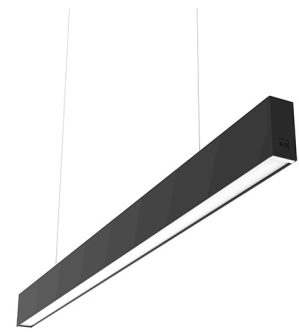

IN-FINITY 35 SUSPENSION DOWN 3000K MICRO-PRISMATIC DIFFUSER DALI

Number of heads	1
Mounting	Pendant
Lamps description	Top LED 19,8W/m 2558 lm/m 3000K CRI 80
Luminaire luminous flux	See reference number
Voltage (V)	220/240
Environment	Indoor
Notes	Micro-Prismatic Diffuser: Highly efficient multilayer diffuser that, thanks to its unique micro-prismatic texture, provides a glare free UGR<19 light beam. / Emergency: Emergency Module available in all versions, length 1400 mm. In normal use, it uses the same power consumption as the standard In-Finity. In emergency use, it emits 10% of normal use during 3 hours. Endcaps: must be ordered separately. Consult Flos Architectural team for a configuration without end caps.

In-Finity 35 Suspension Down 3000K Micro-Prismatic Diffuser Dali

designed by FLOS Architectural

LED modular system for suspended installation, including LED luminaires, aluminum installation profile, and diffusers. Drivers included in lighting modules for 220-240V connection to mains or to other lighting modules. Suspension kit not included.

In-Finity 35 Suspension Down 3000K Micro-Prismatic Diffuser Dali . Accessories

Structural

- 08.9050.40
- 08.9050.02
- 08.9050.NS
- 08.9050.06

Metal cover. Surface / Suspension Down. 35 mm

Metal cover for the different profiles. 2 unit kit.

08.0031.00.DA

Power supply rose. Dali

Power supply rose for the hanging installation of the In-finity. The standard version comes with a three-pole cable for basic switching. The Dali version comes with a five-pole cable that can be used for double switching, independent from the direct and indirect lighting in the standard Up&Down version. Includes a 4 m suspension cable