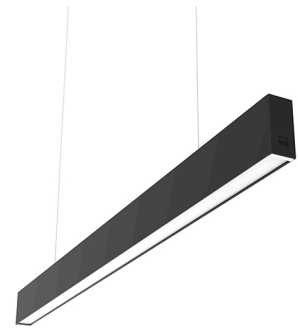

IN-FINITY 35 SUSPENSION DOWN 3000K MICRO-PRISMATIC DIFFUSER DALI

Number of heads	1
Mounting	Pendant
Lamps description	Top LED 19,8W/m 2558 lm/m 3000K CRI 80
Luminaire luminous flux	See reference number
Voltage (V)	220/240
Environment	Indoor
Notes	Micro-Prismatic Diffuser: Highly efficient multilayer diffuser that, thanks to its unique micro-prismatic texture, provides a glare free UGR<19 light beam. / Emergency: Emergency Module available in all versions, length 1400 mm. In normal use, it uses the same power consumption as the standard In-Finity. In emergency use, it emits 10% of normal use during 3 hours. Endcaps: must be ordered separately. Consult Flos Architectural team for a configuration without end caps.

In-Finity 35 Suspension Down 3000K Micro-Prismatic Diffuser Dali

designed by FLOS Architectural

LED modular system for suspended installation, including LED luminaires, aluminum installation profile, and diffusers. Drivers included in lighting modules for 220-240V connection to mains or to other lighting modules. Suspension kit not included.

OPTICAL

Aiming	Fixed
Light distribution symmetry	Symmetric
Beam angle	76°

ELECTRICAL

Transformer availability	Included
Transformer mounting	Integral
Transformer type	Electronic dimmable dali
Emergency	Without
Insulation class	Class I

In-Finity 35 Suspension Down 3000K Micro-Prismatic Diffuser Dali . Accessories

Structural

- 08.9050.40
- 08.9050.02
- 08.9050.NS
- 08.9050.06

Metal cover. Surface / Suspension Down. 35 mm

Metal cover for the different profiles. 2 unit kit.