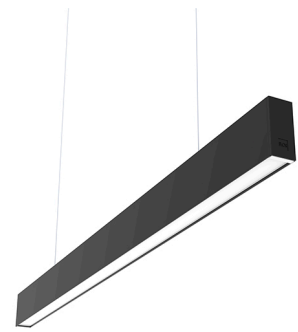

IN-FINITY 35 SUSPENSION DOWN 3000K MICRO-PRISMATIC DIFFUSER DALI

Number of heads	1
Mounting	Pendant
Lamps description	Top LED 19,8W/m 2558 lm/m 3000K CRI 80
Luminaire luminous flux	See reference number
Voltage (V)	220/240
Environment	Indoor
Notes	Micro-Prismatic Diffuser: Highly efficient multilayer diffuser that, thanks to its unique micro-prismatic texture, provides a glare free UGR<19 light beam. / Emergency: Emergency Module available in all versions, length 1400 mm. In normal use, it uses the same power consumption as the standard In-Finity. In emergency use, it emits 10% of normal use during 3 hours. Endcaps: must be ordered separately. Consult Flos Architectural team for a configuration without end caps.

In-Finity 35 Suspension Down 3000K Micro-Prismatic Diffuser Dali

designed by FLOS Architectural

LED modular system for suspended installation, including LED luminaires, aluminum installation profile, and diffusers. Drivers included in lighting modules for 220-240V connection to mains or to other lighting modules. Suspension kit not included.

In-Finity 35 Suspension Down 3000K Micro-Prismatic Diffuser Dali . Accessories

Structural

- 08.9050.40
- 08.9050.02
- 08.9050.NS
- 08.9050.06

Metal cover. Surface / Suspension Down. 35 mm

Metal cover for the different profiles. 2 unit kit.