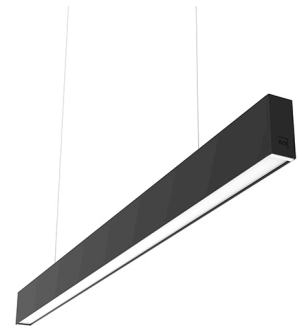

IN-FINITY 35 SUSPENSION DOWN 3000K GENERAL LIGHTING DALI

Number of heads	1
Mounting	Pendant
Lamps description	Top LED 19,8W/m 2558 lm/m 3000K CRI 80
Luminaire luminous flux	See reference number
Voltage (V)	220/240
Environment	Indoor
Notes	Opal Diffuser: Diffuse, glare free and uniform lighting throughout the room. / Emergency: Emergency Module available in all versions, length 1400 mm. In normal use, it uses the same power consumption as the standard In-Finity. In emergency use, it emits 10% of normal use during 3 hours. Endcaps: must be ordered separately. Consult Flos Architectural team for a configuration without end caps.

In-Finity 35 Suspension Down 3000K General Lighting Dali
designed by FLOS Architectural

OPTICAL

Aiming	Fixed
Light distribution symmetry	Symmetric
Beam angle	110°

LED modular system for suspended installation, including LED luminaires, aluminum installation profile, and diffusers. Drivers included in lighting modules for 220-240V connection to mains or to other lighting modules. Suspension kit not included.

In-Finity 35 Suspension Down 3000K General Lighting Dali . Accessories

Electrical

08.0031.00.DA

Power supply rose. Dali

Power supply rose for the hanging installation of the In-finity. The standard version comes with a three-pole cable for basic switching. The Dali version comes with a five-pole cable that can be used for double switching, independent from the direct and indirect lighting in the standard Up&Down version. Includes a 4 m suspension cable