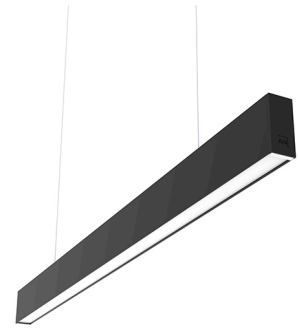

In-Finity 35 Suspension Down 3000K General Lighting Dali designed by FLOS Architectural

LED modular system for suspended installation, including LED luminaires, aluminum installation profile, and diffusers. Drivers included in lighting modules for 220-240V connection to mains or to other lighting modules. Suspension kit not included.

- N35D053G30BDA 565mm - 657lm White
- N35D053G02BDA 565mm - 657lm Anodized Grey
- N35D053G14BDA 565mm - 657lm Black
- N35D083G30BDA 845mm - 986lm White
- N35D083G02BDA 845mm - 986lm Anodized Grey
- N35D083G14BDA 845mm - 986lm Black
- N35D113G30BDA 1125mm - 1315lm White
- N35D113G02BDA 1125mm - 1315lm Anodized Grey
- N35D113G14BDA 1125mm - 1315lm Black
- N35D143G30BDA 1405mm - 1643lm White
- N35D143G02BDA 1405mm - 1643lm Anodized Grey
- N35D143G14BDA 1405mm - 1643lm Black
- N35D163G30BDA 1690mm - 1972lm White
- N35D163G02BDA 1690mm - 1972lm Anodized Grey
- N35D163G14BDA 1690mm - 1972lm Black
- N35D193G30BDA 1970mm - 2301lm White
- N35D193G02BDA 1970mm - 2301lm Anodized Grey
- N35D193G14BDA 1970mm - 2301lm Black
- N35D253G30BDA 2530mm - 2958lm White
- N35D253G02BDA 2530mm - 2958lm Anodized Grey
- N35D253G14BDA 2530mm - 2958lm Black
- N35D303G30BDA 3095mm - 3616lm White
- N35D303G02BDA 3095mm - 3616lm Anodized Grey
- N35D303G14BDA 3095mm - 3616lm Black
- N35DFC3G30BDA Flat Corner - 1315lm White
- N35DFC3G02BDA Flat Corner - 1315lm Anodized Grey
- N35DFC3G14BDA Flat Corner - 1315lm Black
- N35DEM3G30BDA Emergency - 1643lm White
- N35DEM3G02BDA Emergency - 1643lm Anodized Grey
- N35DEM3G14BDA Emergency - 1643lm Black