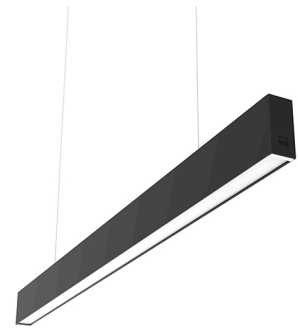

IN-FINITY 35 SUSPENSION DOWN 3000K GENERAL LIGHTING

Number of heads	1
Mounting	Pendant
Lamps description	Top LED 19,8W/m 2558 lm/m 3000K CRI 80
Luminaire luminous flux	See reference number
Voltage (V)	220/240
Environment	Indoor
Notes	Opal Diffuser: Diffuse, glare free and uniform lighting throughout the room. / Emergency: Emergency Module available in all versions, length 1400 mm. In normal use, it uses the same power consumption as the standard In-Finity. In emergency use, it emits 10% of normal use during 3 hours. Endcaps: must be ordered separately. Consult Flos Architectural team for a configuration without end caps.

In-Finity 35 Suspension Down 3000K General Lighting

designed by FLOS Architectural

LED modular system for suspended installation, including LED luminaires, aluminum installation profile, and diffusers. Drivers included in lighting modules for 220-240V connection to mains or to other lighting modules. Suspension kit not included.

OPTICAL

Aiming	Fixed
Light distribution symmetry	Symmetric
Beam angle	110°

ELECTRICAL

Transformer availability	Included
Transformer mounting	Integral
Transformer type	Electronic
Emergency	Without
Insulation class	Class I

In-Finity 35 Suspension Down 3000K General Lighting . Accessories

Electrical

08.0031.00

Power supply rose

Power supply rose for the hanging installation of the In-finity. The standard version comes with a three-pole cable for basic switching. The Dali version comes with a five-pole cable that can be used for double switching, independent from the direct and indirect lighting in the standard Up&Down version. Includes a 4 m suspension cable