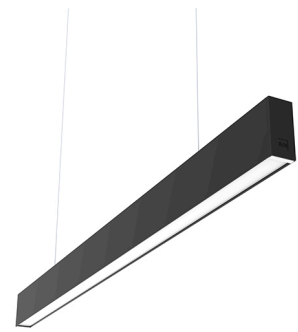

IN-FINITY 35 SUSPENSION DOWN 3000K GENERAL LIGHTING

Number of heads	1
Mounting	Pendant
Lamps description	Top LED 19,8W/m 2558 lm/m 3000K CRI 80
Luminaire luminous flux	See reference number
Voltage (V)	220/240
Environment	Indoor
Notes	Opal Diffuser: Diffuse, glare free and uniform lighting throughout the room. / Emergency: Emergency Module available in all versions, length 1400 mm. In normal use, it uses the same power consumption as the standard In-Finity. In emergency use, it emits 10% of normal use during 3 hours. Endcaps: must be ordered separately. Consult Flos Architectural team for a configuration without end caps.

In-Finity 35 Suspension Down 3000K General Lighting . Accessories

Structural

- 08.9050.40
- 08.9050.02
- 08.9050.NS
- 08.9050.06

Metal cover. Surface / Suspension Down. 35 mm

Metal cover for the different profiles. 2 unit kit.

Mounting

- 08.0030

Suspension kit

One unit Suspension kit (L = 4 m).
Maximum distance between the suspension cables: 2 m.

In-Finity 35 Suspension Down 3000K General Lighting

designed by FLOS Architectural

LED modular system for suspended installation, including LED luminaires, aluminum installation profile, and diffusers. Drivers included in lighting modules for 220-240V connection to mains or to other lighting modules. Suspension kit not included.

In-Finity 35 Suspension Down 3000K General Lighting . Accessories

Electrical

08.0031.00

Power supply rose

Power supply rose for the hanging installation of the In-finity. The standard version comes with a three-pole cable for basic switching. The Dali version comes with a five-pole cable that can be used for double switching, independent from the direct and indirect lighting in the standard Up&Down version. Includes a 4 m suspension cable