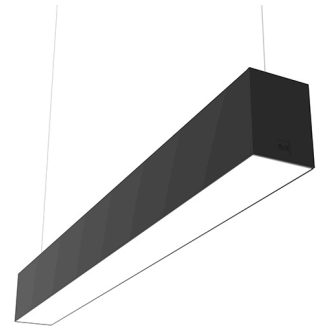

IN-FINITY 100 SUSPENSION UP & DOWN 3000K GENERAL LIGHTING DALI

Number of heads	1
Mounting	Pendant up & down
Lamps description	Top LED 46,9W/m 3000K CRI 80 1536 lm/m UP - 3915 lm/m DOWN
Luminaire luminous flux	See reference number
Voltage (V)	220/240
Environment	Indoor
Notes	Opal Diffuser: Diffuse, glare free and uniform lighting throughout the room. / Emergency: Emergency Module available in all versions, length 1125 mm. In normal use, it uses the same power consumption as the standard In-Finity. In emergency use, it emits 10% of normal use during 3 hours. Endcaps: must be ordered separately. Consult Flos Architectural team for a configuration without end caps.

In-Finity 100 Suspension Up & Down 3000K General Lighting Dali . Accessories

Electrical

08.0031.00.DA

Power supply rose. Dali

Power supply rose for the hanging installation of the In-finity. The standard version comes with a three-pole cable for basic switching. The Dali version comes with a five-pole cable that can be used for double switching, independent from the direct and indirect lighting in the standard Up&Down version. Includes a 4 m suspension cable