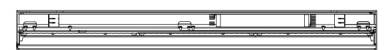

In-Finity 100 Suspension Up & Down 3000K General Lighting Dali . Accessories

Structural

- 08.9058.40
- 08.9058.02
- 08.9058.NS
- 08.9058.06

Metal cover. Suspension Up & Down. 100 mm

Metal cover for the different profiles. 2 unit kit.

Mounting

- 08.0030

Suspension kit

One unit Suspension kit (L = 4 m).
Maximum distance between the suspension cables: 2 m.

In-Finity 100 Suspension Up & Down 3000K General Lighting Dali

designed by FLOS Architectural

LED modular system for suspended installation, including LED luminaires, aluminum installation profile, and diffusers. Drivers included in lighting modules for 220-240V connection to mains or to other lighting modules. Suspension kit included.