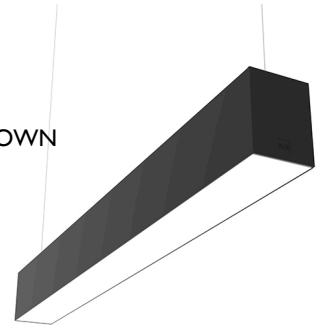

IN-FINITY 100 SUSPENSION UP & DOWN 3000K GENERAL LIGHTING DALI

Number of heads	1
Mounting	Pendant up & down
Lamps description	Top LED 46,9W/m 3000K CRI 80 1536 lm/m UP - 3915 lm/m DOWN
Luminaire luminous flux	See reference number
Voltage (V)	220/240
Environment	Indoor
Notes	Opal Diffuser: Diffuse, glare free and uniform lighting throughout the room. / Emergency: Emergency Module available in all versions, length 1125 mm. In normal use, it uses the same power consumption as the standard In-Finity. In emergency use, it emits 10% of normal use during 3 hours. Endcaps: must be ordered separately. Consult Flos Architectural team for a configuration without end caps.

In-Finity 100 Suspension Up & Down 3000K General Lighting Dali
designed by FLOS Architectural

OPTICAL

Aiming	Fixed
Light distribution symmetry	Direct - Indirect
Beam angle	109°

LED modular system for suspended installation, including LED luminaires, aluminum installation profile, and diffusers. Drivers included in lighting modules for 220-240V connection to mains or to other lighting modules. Suspension kit included.