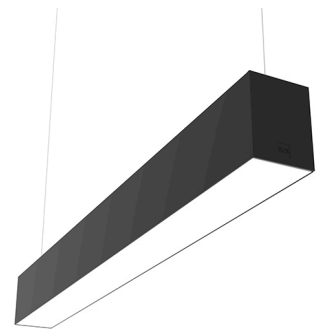

IN-FINITY 100 SUSPENSION UP & DOWN 3000K GENERAL LIGHTING DALI

Number of heads	1
Mounting	Pendant up & down
Lamps description	Top LED 46,9W/m 3000K CRI 80 1536 lm/m UP - 3915 lm/m DOWN
Luminaire luminous flux	See reference number
Voltage (V)	220/240
Environment	Indoor
Notes	Opal Diffuser: Diffuse, glare free and uniform lighting throughout the room. / Emergency: Emergency Module available in all versions, length 1125 mm. In normal use, it uses the same power consumption as the standard In-Finity. In emergency use, it emits 10% of normal use during 3 hours. Endcaps: must be ordered separately. Consult Flos Architectural team for a configuration without end caps.

Metal cover. Suspension Up & Down. 100 mm

Metal cover for the different profiles. 2 unit kit.

Mounting

- 08.0030

Suspension kit

One unit Suspension kit (L = 4 m).
Maximum distance between the suspension cables: 2 m.