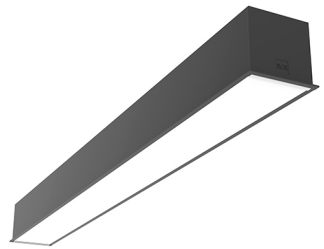

IN-FINITY 100 RECESSED TRIM 4000K GENERAL LIGHTING

Number of heads	1
Mounting	Recessed Trim
Lamps description	Top LED 34,1W/m 4228 lm/m 4000K CRI 80
Luminaire luminous flux	See reference number
Voltage (V)	220/240
Environment	Indoor
Notes	Opal Diffuser: Diffuse, glare free and uniform lighting throughout the room. / Emergency: Emergency Module available in all versions, length 1125 mm. In normal use, it uses the same power consumption as the standard In-Finity. In emergency use, it emits 10% of normal use during 3 hours. Endcaps: must be ordered separately. Consult Flos Architectural team for a configuration without end caps.

In-Finity 100 Recessed Trim 4000K General Lighting . Accessories

Structural

- 08.9055.40
- 08.9055.02
- 08.9055.NS

Metal cover. Recessed Trim. 100 mm

Metal cover for the different profiles. 2 unit kit.

In-Finity 100 Recessed Trim 4000K General Lighting