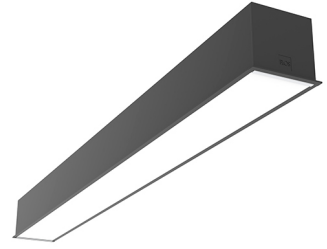

IN-FINITY 100 RECESSED TRIM 4000K GENERAL LIGHTING

Number of heads	1
Mounting	Recessed Trim
Lamps description	Top LED 34,1W/m 4228 lm/m 4000K CRI 80
Luminaire luminous flux	See reference number
Voltage (V)	220/240
Environment	Indoor
Notes	Opal Diffuser: Diffuse, glare free and uniform lighting throughout the room. / Emergency: Emergency Module available in all versions, length 1125 mm. In normal use, it uses the same power consumption as the standard In-Finity. In emergency use, it emits 10% of normal use during 3 hours. Endcaps: must be ordered separately. Consult Flos Architectural team for a configuration without end caps.

In-Finity 100 Recessed Trim 4000K General Lighting

designed by FLOS Architectural

LED modular system for recessed Trim installation, including LED luminaires, aluminum installation profile and diffusers. Drivers included in lighting modules for 220-240V connection to mains or to other lighting modules.

OPTICAL

Aiming	Fixed
Light distribution symmetry	Symmetric
Beam angle	109°

ELECTRICAL

Transformer availability	Included
Transformer mounting	Integral
Transformer type	Electronic
Emergency	Without
Insulation class	Class I