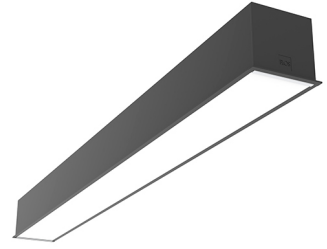

## IN-FINITY 100 RECESSED TRIM 3000K GENERAL LIGHTING

<b>Number of heads</b>	1
<b>Mounting</b>	Recessed Trim
<b>Lamps description</b>	Top LED 34,1W/m 3915 lm/m 3000K CRI 80
<b>Luminaire luminous flux</b>	See reference number
<b>Voltage (V)</b>	220/240
<b>Environment</b>	Indoor
<b>Notes</b>	Opal Diffuser: Diffuse, glare free and uniform lighting throughout the room. / Emergency: Emergency Module available in all versions, length 1125 mm. In normal use, it uses the same power consumption as the standard In-Finity. In emergency use, it emits 10% of normal use during 3 hours. Endcaps: must be ordered separately. Consult Flos Architectural team for a configuration without end caps

### In-Finity 100 Recessed Trim 3000K General Lighting

designed by FLOS Architectural

LED modular system for recessed Trim installation, including LED luminaires, aluminum installation profile and diffusers. Drivers included in lighting modules for 220-240V connection to mains or to other lighting modules.

### OPTICAL

<b>Aiming</b>	Fixed
<b>Light distribution symmetry</b>	Symmetric
<b>Beam angle</b>	109°