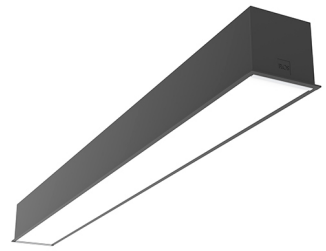

In-Finity 100 Recessed Trim 3000K General Lighting

designed by FLOS Architectural

LED modular system for recessed Trim installation, including LED luminaires, aluminum installation profile and diffusers. Drivers included in lighting modules for 220-240V connection to mains or to other lighting modules.