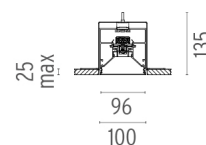

IN-FINITY 100 RECESSED NO TRIM 4000K MICRO-PRISMATIC DIFFUSER DALI

Number of heads	1
Mounting	Recessed No Trim
Lamps description	Top LED 34,1W/m 4228 lm/m 4000K CRI 80
Luminaire luminous flux	See reference number
Voltage (V)	220/240
Environment	Indoor
Notes	Micro-Prismatic Diffuser: Highly efficient multilayer diffuser that, thanks to its unique micro-prismatic texture, provides a glare free UGR<19 light beam. / Emergency: Emergency Module available in all versions, length 1125 mm. In normal use, it uses the same power consumption as the standard In-Finity. In emergency use, it emits 10% of normal use during 3 hours. Endcaps: must be ordered separately. Consult Flos Architectural team for a configuration without end caps.

OPTICAL

Aiming	Fixed
Light distribution symmetry	Symmetric
Beam angle	77°

ELECTRICAL

Transformer availability	Included
Transformer mounting	Integral
Transformer type	Electronic dimmable dali
Emergency	Without
Insulation class	Class I

PHYSICAL

Recessed depth (mm)	135
Construction material	Aluminium

- N10N054U30.DA 565mm - 1580lm White
- N10N084U30.DA 845mm - 2371lm White
- N10N114U30.DA 1125mm - 3161lm White
- N10N144U30.DA 1405mm - 3952lm White
- N10N164U30.DA 1690mm - 4742lm White
- N10N194U30.DA 1970mm - 5533lm White
- N10N254U30.DA 2530mm - 7114lm White
- N10N304U30.DA 3095mm - 8695lm White
- N10NFC4U30.DA Flat Corner - White
3161lm
- N10NDC4U30.DA Dihedral Corner - White
3161lm
- N10NEM4U30.DA Emergency - White
3952lm