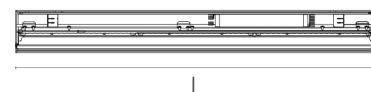

IN-FINITY 100 RECESSED NO TRIM 4000K MICRO-PRISMATIC DIFFUSER DALI

Number of heads	1
Mounting	Recessed No Trim
Lamps description	Top LED 34,1W/m 4228 lm/m 4000K CRI 80
Luminaire luminous flux	See reference number
Voltage (V)	220/240
Environment	Indoor
Notes	Micro-Prismatic Diffuser: Highly efficient multilayer diffuser that, thanks to its unique micro-prismatic texture, provides a glare free UGR<19 light beam. / Emergency: Emergency Module available in all versions, length 1125 mm. In normal use, it uses the same power consumption as the standard In-Finity. In emergency use, it emits 10% of normal use during 3 hours. Endcaps: must be ordered separately. Consult Flos Architectural team for a configuration without end caps.

OPTICAL

Aiming	Fixed
Light distribution symmetry	Symmetric
Beam angle	77°

ELECTRICAL

Transformer availability	Included
Transformer mounting	Integral
Transformer type	Electronic dimmable dali
Emergency	Without
Insulation class	Class I

PHYSICAL

Recessed depth (mm)	135
Construction material	Aluminium

- N10N054U30.DA 565mm - 1580lm White
- N10N084U30.DA 845mm - 2371lm White
- N10N114U30.DA 1125mm - 3161lm White
- N10N144U30.DA 1405mm - 3952lm White
- N10N164U30.DA 1690mm - 4742lm White
- N10N194U30.DA 1970mm - 5533lm White
- N10N254U30.DA 2530mm - 7114lm White
- N10N304U30.DA 3095mm - 8695lm White
- N10NFC4U30.DA Flat Corner - White
3161lm
- N10NDC4U30.DA Dihedral Corner - White
3161lm
- N10NEM4U30.DA Emergency - White
3952lm