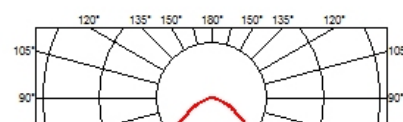

CERTIFICATIONS