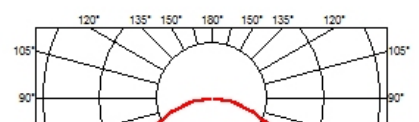

CERTIFICATIONS