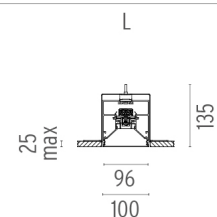

IN-FINITY 100 RECESSED NO TRIM 4000K GENERAL LIGHTING DALI

Number of heads	1
Mounting	Recessed No Trim
Lamps description	Top LED 34,1W/m 4228 lm/m 4000K CRI 80
Luminaire luminous flux	See reference number
Voltage (V)	220/240
Environment	Indoor
Notes	Opal Diffuser: Diffuse, glare free and uniform lighting throughout the room. / Emergency: Emergency Module available in all versions, length 1125 mm. In normal use, it uses the same power consumption as the standard In-Finity. In emergency use, it emits 10% of normal use during 3 hours. Endcaps: must be ordered separately. Consult Flos Architectural team for a configuration without end caps.

OPTICAL

Aiming	Fixed
Light distribution symmetry	Symmetric
Beam angle	109°

ELECTRICAL

Transformer availability	Included
Transformer mounting	Integral
Transformer type	Electronic dimmable dali
Emergency	Without
Insulation class	Class I

PHYSICAL

Recessed depth (mm)	135
Construction material	Aluminium

- N10N054G30.DA 565mm - 1555lm White
- N10N084G30.DA 845mm - 2333lm White
- N10N114G30.DA 1125mm - 3111lm White
- N10N144G30.DA 1405mm - 3889lm White
- N10N164G30.DA 1690mm - 4667lm White
- N10N194G30.DA 1970mm - 5445lm White
- N10N254G30.DA 2530mm - 7001lm White
- N10N304G30.DA 3095mm - 8557lm White
- N10NFC4G30.DA Flat Corner - 3111lm White
- N10NDC4G30.DA Dihedral Corner - 3111lm White
- N10NEM4G30.DA Emergency - 3889lm White