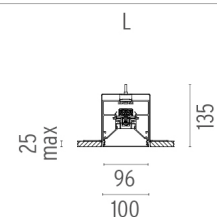

PHYSICAL

Recessed depth (mm)	135
Construction material	Aluminium