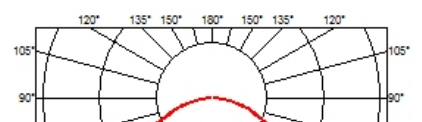

CERTIFICATIONS