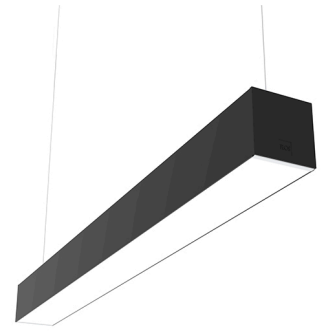

In-Finity 100 Suspension Down 3000K General Lighting Dali . Accessories

Electrical

08.0031.00.DA

Power supply rose. Dali

Power supply rose for the hanging installation of the In-Finity. The standard version comes with a three-pole cable for basic switching. The Dali version comes with a five-pole cable that can be used for double switching, independent from the direct and indirect lighting in the standard Up&Down version. Includes a 4 m suspension cable

In-Finity 100 Suspension Down 3000K General Lighting Dali . Lamps

Top LED

Lamp category:

LED

Socket:

Special base

Lamp type:

Top LED