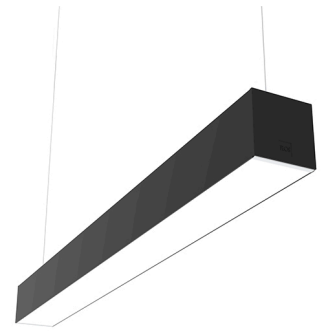

IN-FINITY 100 SUSPENSION DOWN 3000K GENERAL LIGHTING DALI

Number of heads	1
Mounting	Pendant
Lamps description	Top LED 34,1W/m 3915 lm/m 3000K CRI 80
Luminaire luminous flux	See reference number
Voltage (V)	220/240
Environment	Indoor
Notes	Opal Diffuser: Diffuse, glare free and uniform lighting throughout the room. / Emergency: Emergency Module available in all versions, length 1125 mm. In normal use, it uses the same power consumption as the standard In-Finity. In emergency use, it emits 10% of normal use during 3 hours. Endcaps: must be ordered separately. Consult Flos Architectural team for a configuration without end caps.

In-Finity 100 Suspension Down 3000K General Lighting Dali

designed by FLOS Architectural

LED modular system for suspended installation, including LED luminaires, aluminum installation profile, and diffusers. Drivers included in lighting modules for 220-240V connection to mains or to other lighting modules. Suspension kit not included.

OPTICAL

Aiming	Fixed
Light distribution symmetry	Symmetric
Beam angle	109°

ELECTRICAL

Transformer availability	Included
Transformer mounting	Integral
Transformer type	Electronic dimmable dali
Emergency	Without
Insulation class	Class I