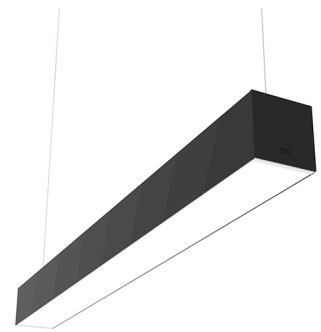

IN-FINITY 100 SUSPENSION DOWN 3000K GENERAL LIGHTING DALI

Number of heads	1
Mounting	Pendant
Lamps description	Top LED 34,1W/m 3915 lm/m 3000K CRI 80
Luminaire luminous flux	See reference number
Voltage (V)	220/240
Environment	Indoor
Notes	Opal Diffuser: Diffuse, glare free and uniform lighting throughout the room. / Emergency: Emergency Module available in all versions, length 1125 mm. In normal use, it uses the same power consumption as the standard In-Finity. In emergency use, it emits 10% of normal use during 3 hours. Endcaps: must be ordered separately. Consult Flos Architectural team for a configuration without end caps.

In-Finity 100 Suspension Down 3000K General Lighting Dali . Accessories

Structural

- 08.9054.40
- 08.9054.02
- 08.9054.NS
- 08.9054.06

Metal cover. Surface / Suspension Down. 100 mm

Metal cover for the different profiles. 2 unit kit.

Mounting

- 08.0030

Suspension kit

One unit Suspension kit (L = 4 m).
Maximum distance between the suspension cables: 2 m.

In-Finity 100 Suspension Down 3000K General Lighting Dali designed by FLOS Architectural