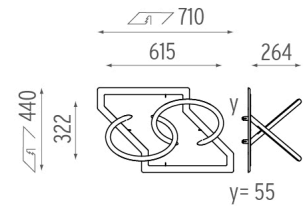

WALL PIERCING 2X LINE

Lamps description	LED RGB 2 x 7,4W
Environment	Indoor
Notes	LED modules included. For power supply and dimming interface see LED drivers (downloads).

OPTICAL

Aiming	Fixed
Light distribution symmetry	Symmetric

- SA.5023.6.120 White
- SA.5023.6.180 Aluminium

PHYSICAL

Weight (kg)	5
--------------------	---

CERTIFICATIONS

Wall Piercing 2x Line . Lamps

LED RGB 7.4W

Lamp Watt:
7.4 W

Lamp category:
LED