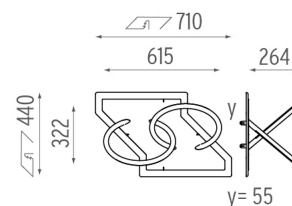

Wall Piercing 2x Line designed by Ron Gilad

Soft technology semi-recessed luminaire for ceiling or wall mounting. Available in white LED or RGB versions. Control gear not included.

○ SA.5023.6.120 White

● SA.5023.6.180 Aluminium