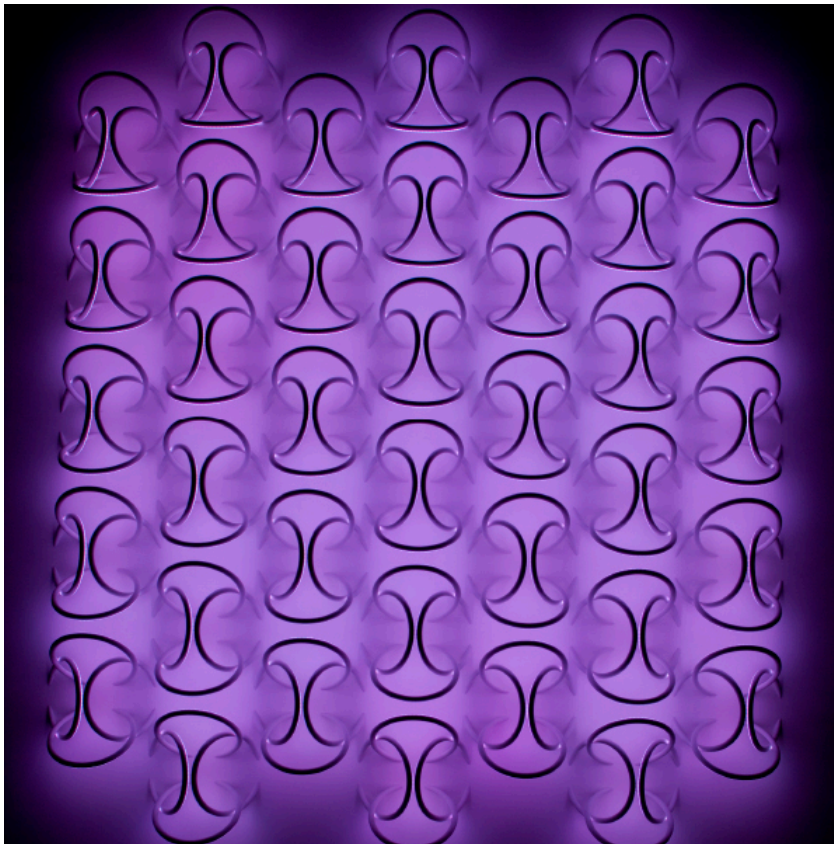

WALL PIERCING 2X LINE

Lamps description	LED RGB 2 x 7,4W
Environment	Indoor
Notes	LED modules included. For power supply and dimming interface see LED drivers (downloads).

OPTICAL

Aiming	Fixed
Light distribution symmetry	Symmetric

ELECTRICAL

Transformer availability	Included
Transformer mounting	Remote
Transformer type	Electronic
Emergency	Without
Insulation class	Class III

Wall Piercing 2x Line designed by Ron Gilad

Soft technology semi-recessed luminaire for ceiling or wall mounting. Available in white LED or RGB versions. Control gear not included.

- SA.5023.6.120 White
- SA.5023.6.180 Aluminium

PHYSICAL

Weight (kg)	5
--------------------	---

CERTIFICATIONS

Wall Piercing 2x Line . Lamps

LED RGB 7.4W

Lamp Watt:
7.4 W

Lamp category:
LED

Lamp type:
LED RGB

Wall Piercing 2x Line designed by Ron Gilad

Soft technology semi-recessed luminaire for ceiling or wall mounting. Available in white LED or RGB versions. Control gear not included.

○ SA.5023.6.120 White