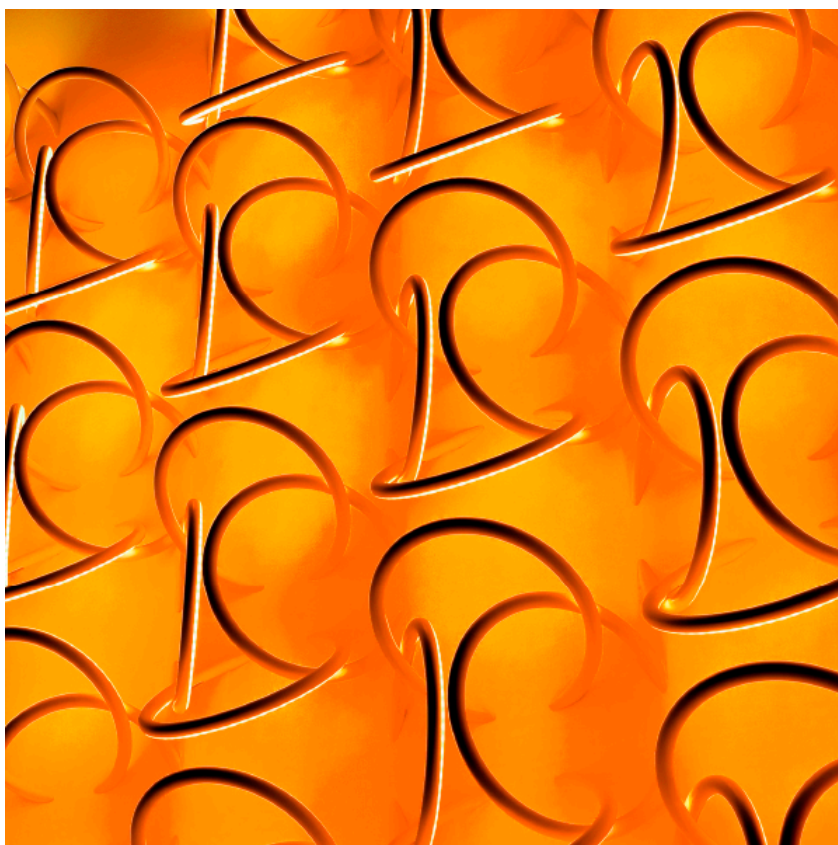

WALL PIERCING IX

Lamps description	LED RGB I x 7,4W
Environment	Indoor
Notes	LED modules included. For power supply and dimming interface see LED drivers (downloads).

OPTICAL

Aiming	Fixed
Light distribution symmetry	Symmetric

ELECTRICAL

Transformer availability	Included
Transformer mounting	Remote
Transformer type	Electronic
Emergency	Without
Insulation class	Class III

Wall Piercing Ix designed by Ron Gilad

Soft technology semi-recessed luminaire for ceiling or wall mounting. Available in white LED or RGB versions. Control gear not included.

○ SA.5020.6.120 White

● SA.5020.6.180 Aluminium

PHYSICAL

Weight (kg)	4

CERTIFICATIONS