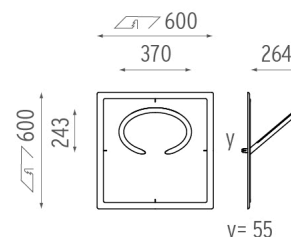

○ SA.5020.6.120 White

● SA.5020.6.180 Aluminium

PHYSICAL

Weight (kg)	4
--------------------	---

CERTIFICATIONS

Wall Piercing Ix . Lamps

LED RGB 7.4W

Lamp Watt:
7.4 W