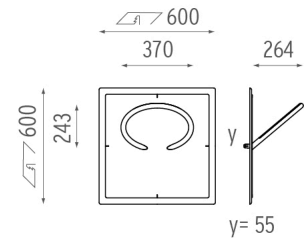

Wall Piercing Ix designed by Ron Gilad

Soft technology semi-recessed luminaire for ceiling or wall mounting. Available in white LED or RGB versions. Control gear not included.

- SA.5020.6.120 White
- SA.5020.6.180 Aluminium